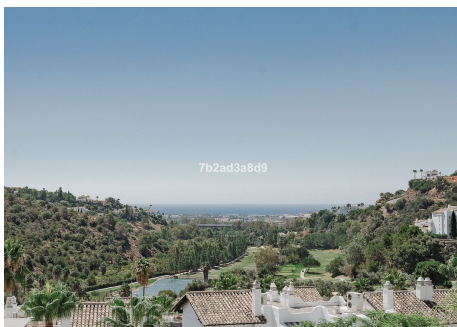

IDILIQ

ESTATES