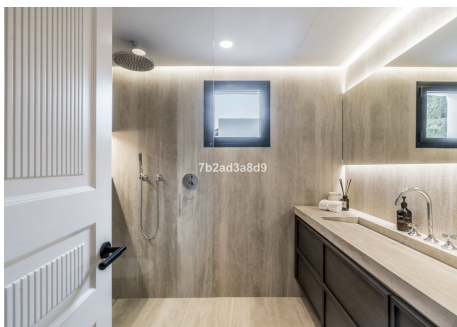

IDILIQ

ESTATES