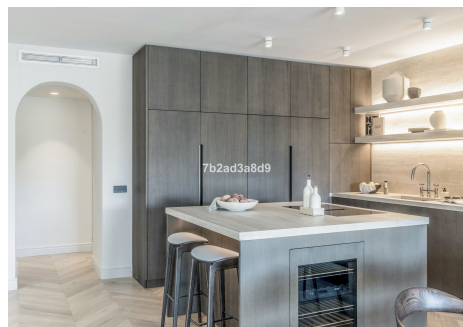

IDILIQ

ESTATES