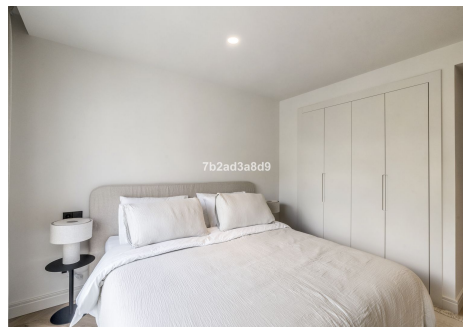

IDILIQ

ESTATES