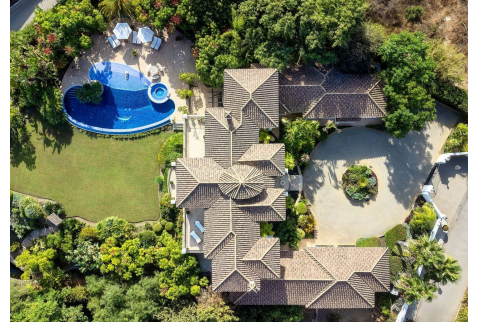

IDILIQ

ESTATES