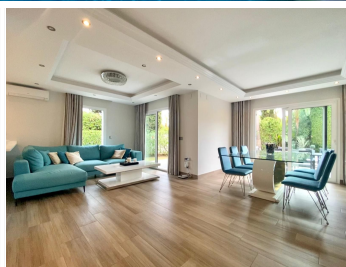

IDILIQ

ESTATES

R4889236

📍 Atalaya

REF# R4889236 1.195.000 €

BEDS

4

BATHS

3

BUILT

176 m²

PLOT

396 m²

TERRACE

62 m²

Discover this exceptional villa. With its sleek, contemporary style and high-quality finishes, this home offers a perfect blend of comfort and sophistication. The villa features a spacious, light-filled layout, ideal for family living and hosting guests. Step outside to your private pool and lush garden, creating a serene outdoor retreat where you can relax or entertain in style. Located in the exclusive Atalaya Isdabe neighborhood, this villa is just a short walk to the beach, making it perfect for those who love coastal living. Plus, you're only a 5-minute drive from the vibrant Puerto Banús, with its world-class dining, shopping, and nightlife. This is an incredible opportunity to own a luxurious home in one of the most desirable areas on the Costa del Sol.