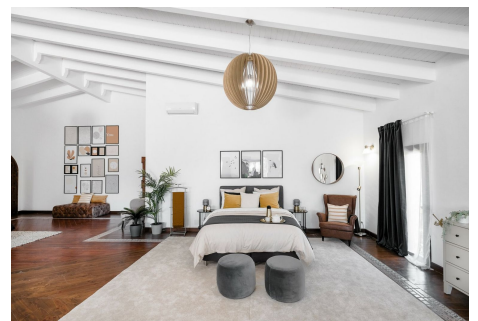

IDILIQ

ESTATES

billiard table, all surrounded by the most stunning subtropical and tropical vegetation of your garden. The villa is sold fully furnished to the highest possible standards and superbly equipped. Many features have been added as additional luxuries, such as a superb marble and exposed brick fireplace, stylish decor, textures and Andy Warhol pop art. Imposing and striking sculptures and statues both inside and outside of the property provide a unique, artistic quality and give the villa an iconic personality. The high-end interior harmoniously combines refined classical undertones with contemporary touches and unique modern twists. Besides, it incorporates into stylish design a dash of 'hygge', a Nordic concept of creating a cosy atmosphere and enjoying the good things in life. A restricted palette of white, charcoal, greys, brownish and light neutral tones also brings a soothing and welcoming feel. This spectacular villa in Atalaya de Rio Verde is ideally located in a tranquil area, nestled neatly between the more famous areas of Puerto Banus and Nueva Andalucia, providing an oasis of peace among the hustle and bustle. Do not hesitate to come and see this magnificent home!