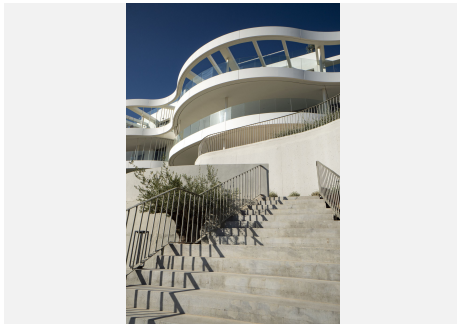

IDILIQ

ESTATES