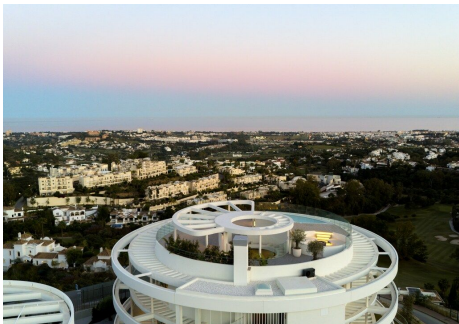

IDILIQ

ESTATES