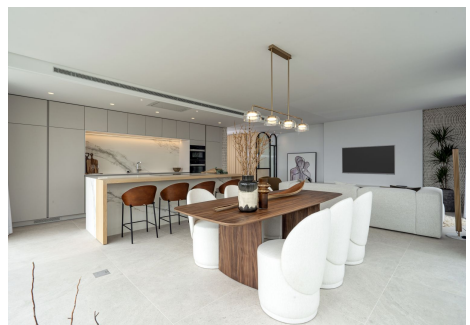

IDILIQ

ESTATES