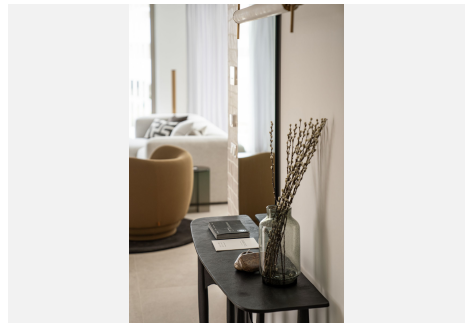

IDILIQ

ESTATES