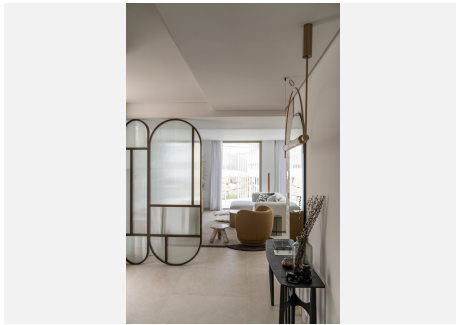

IDILIQ

ESTATES