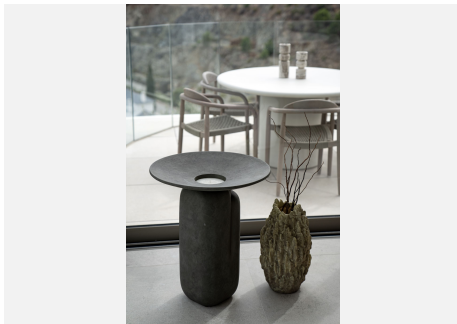

IDILIQ

ESTATES