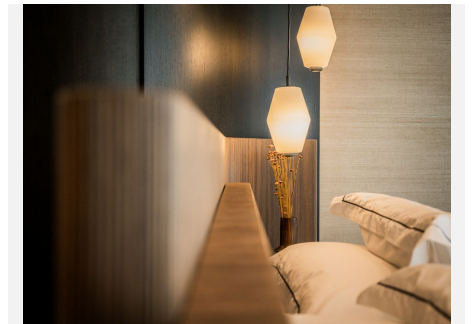

IDILIQ

ESTATES