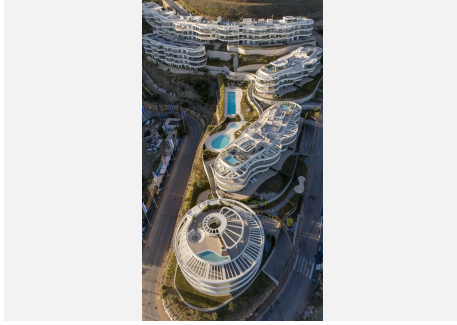

IDILIQ

ESTATES