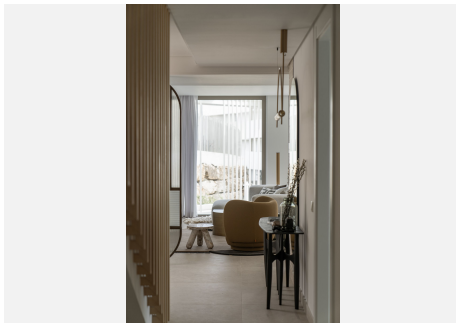

IDILIQ

ESTATES