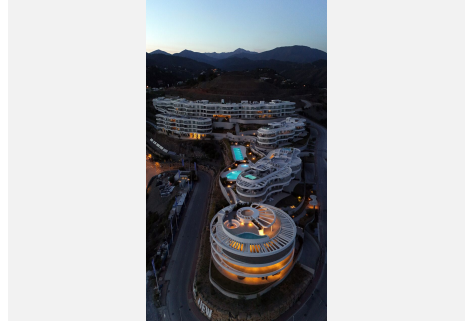

IDILIQ

ESTATES