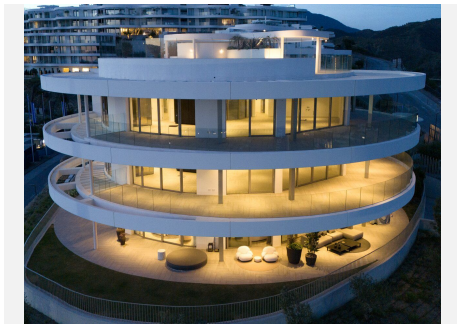

IDILIQ

ESTATES