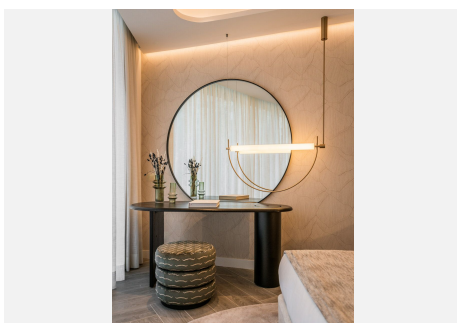

IDILIQ

ESTATES