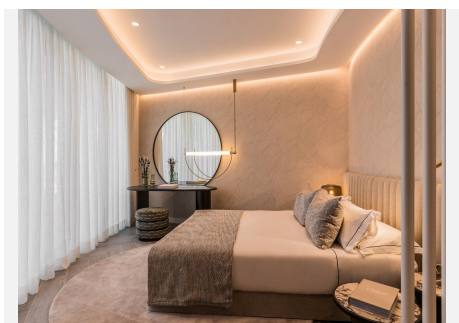

IDILIQ

ESTATES