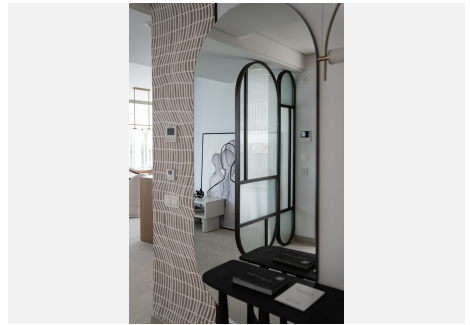

IDILIQ

ESTATES