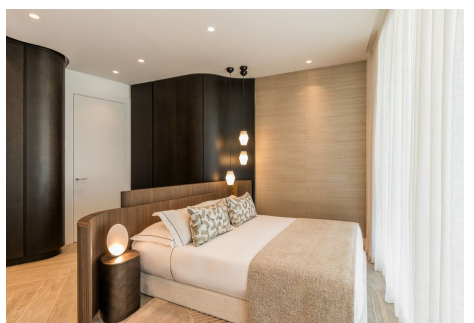

IDILIQ

ESTATES