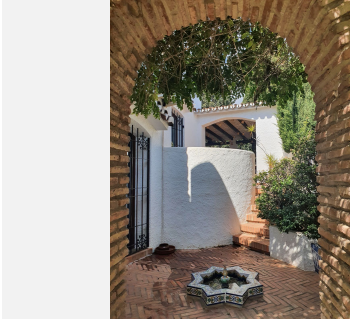

IDILIQ

ESTATES

a viewing 24/7-This property must be seen and experienced