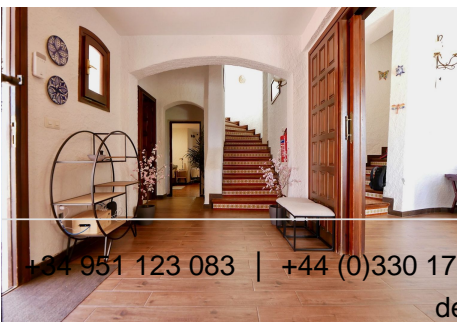

IDILIQ

ESTATES

a viewing 24/7-This property must be seen and experienced