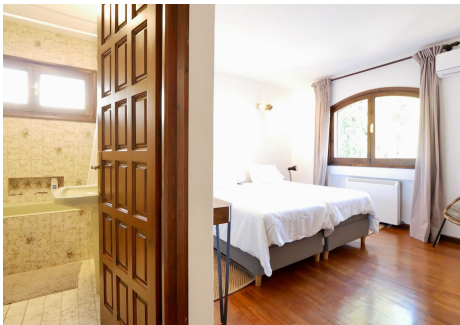

IDILIQ

ESTATES