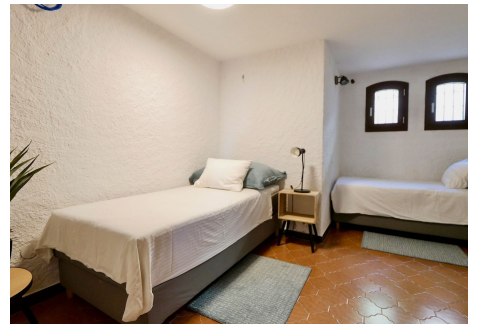

IDILIQ

ESTATES