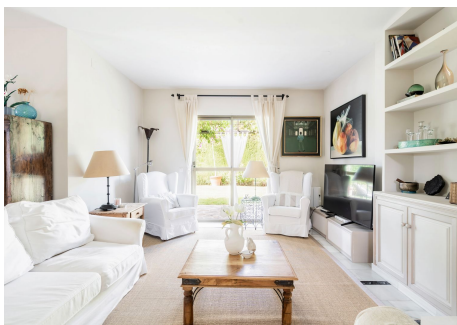

IDILIQ

ESTATES

potential. Welcome!