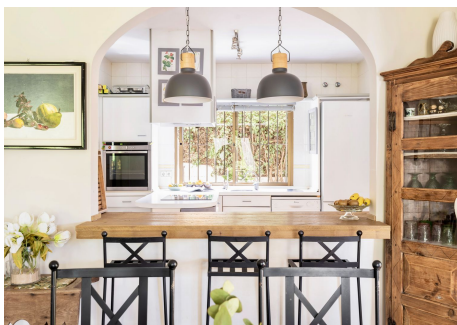

IDILIQ

ESTATES

potential. Welcome!