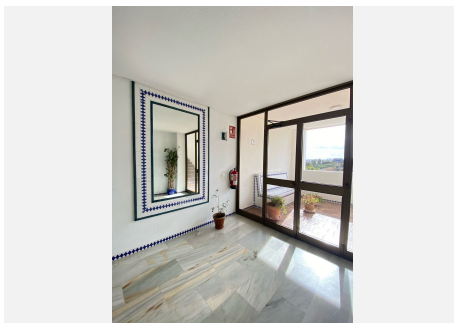

IDILIQ

ESTATES