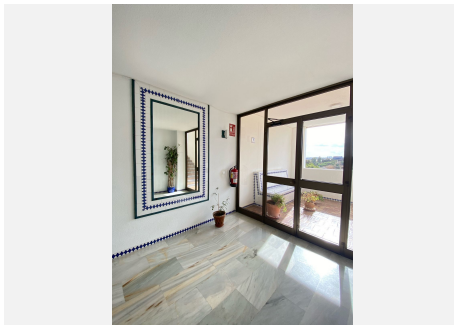

IDILIQ

ESTATES