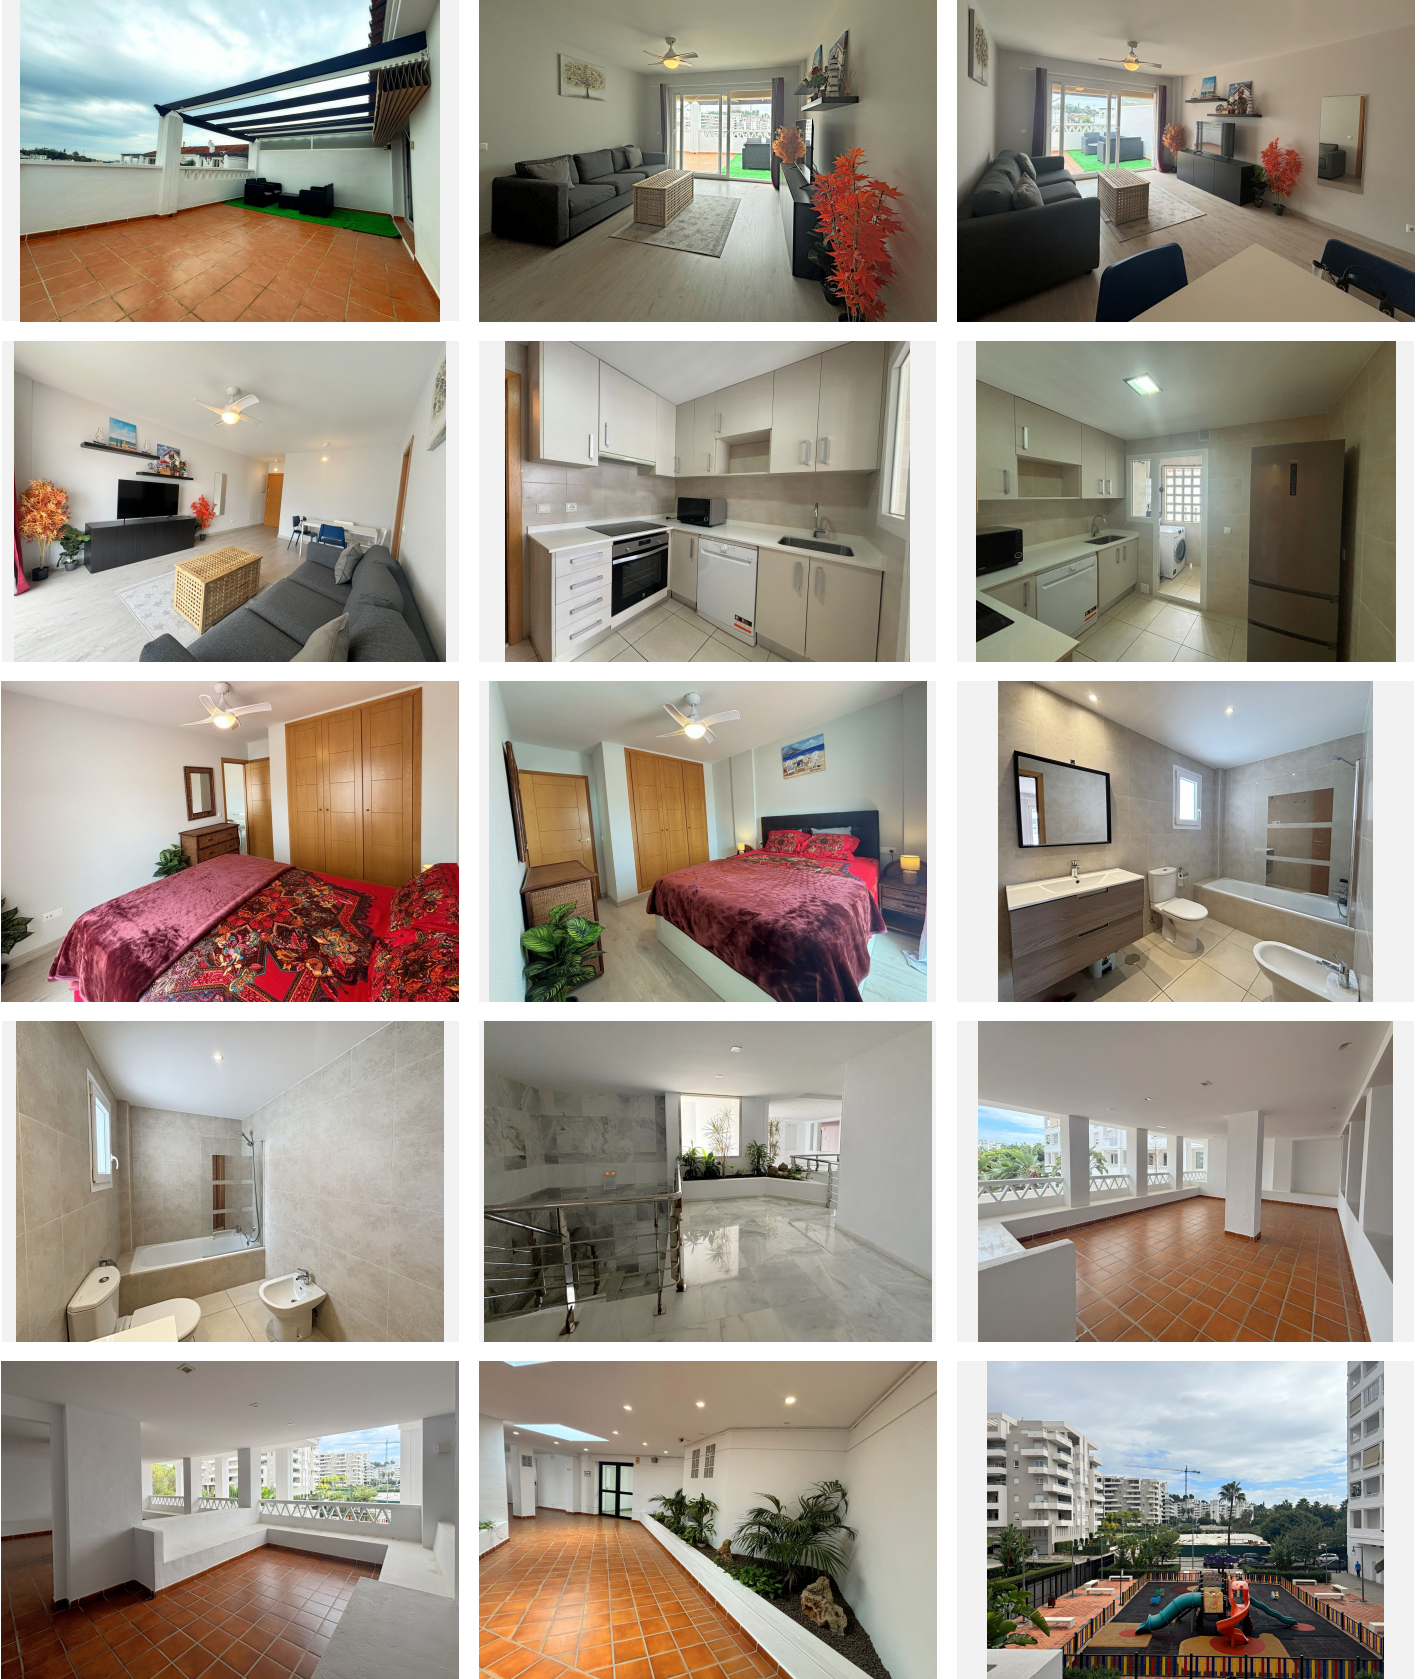

IDILIQ

ESTATES