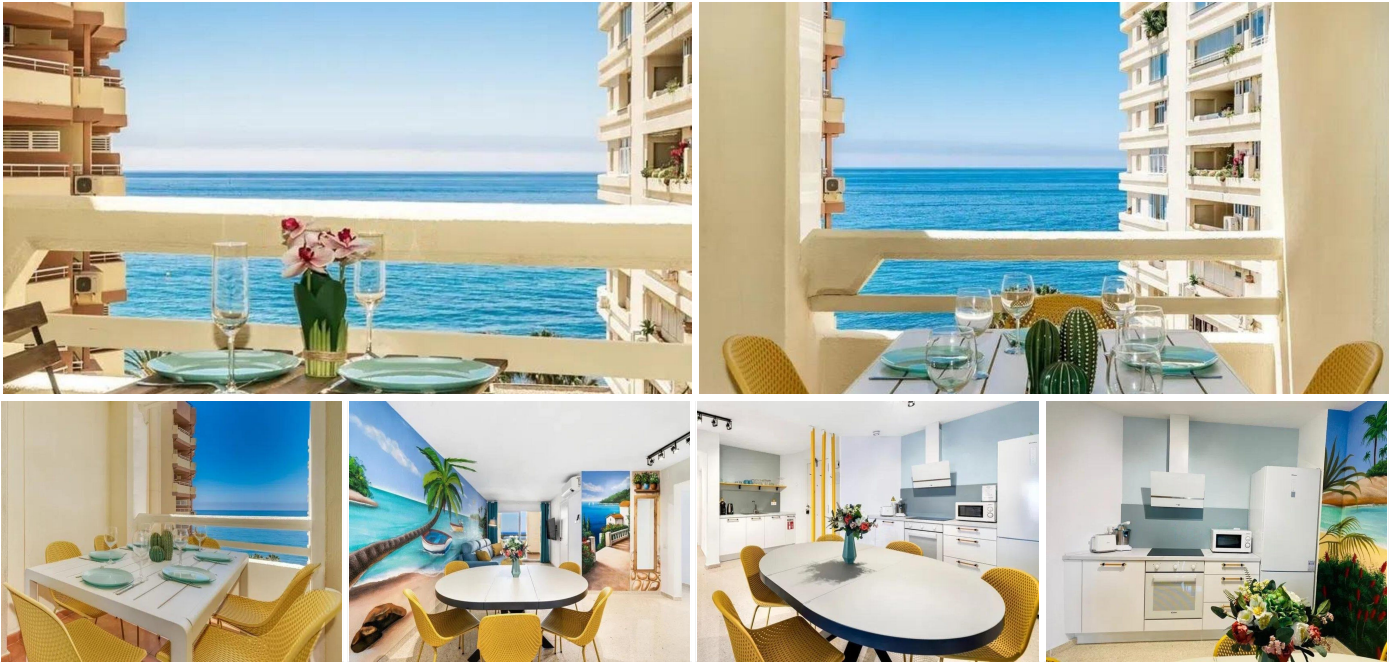

IDILIQ

ESTATES

R4853524

📍 Marbella

REF# R4853524 890.000 €

BEDS

4

BATHS

2

BUILT

150 m²

TERRACE

15 m²

IN FIRST LINE OF BEACH. Very spacious apartment in one of the best locations in Marbella. In building in first line of beach in the center of Marbella and has a swimming pool and social club, within walking distance of the historic center, the Alameda park, the promenade, a and all services and restaurants surrounding the area. It is distributed in a bright living room, with magnificent frontal sea views, with a modern kitchen. 4 bedrooms and 2 bathrooms. Do not hesitate to request a visit!