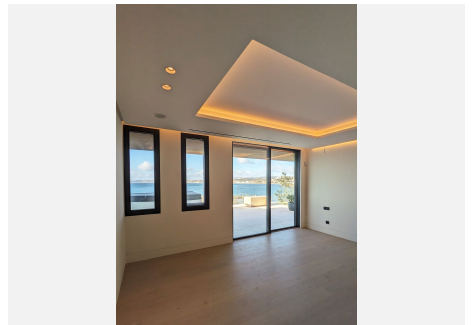

IDILIQ

ESTATES