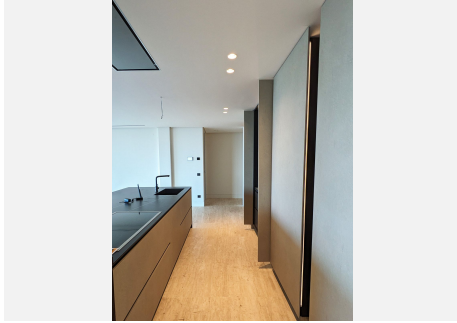

IDILIQ

ESTATES