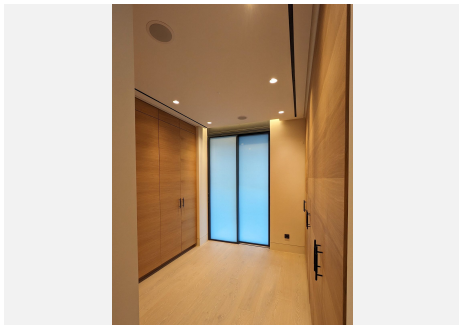

IDILIQ

ESTATES