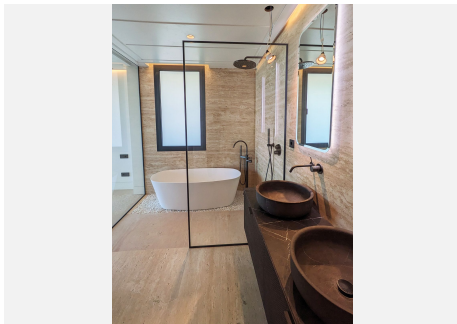

IDILIQ

ESTATES