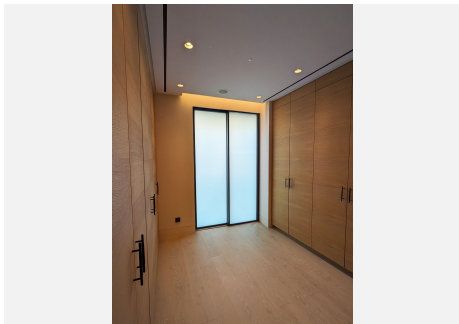

IDILIQ

ESTATES