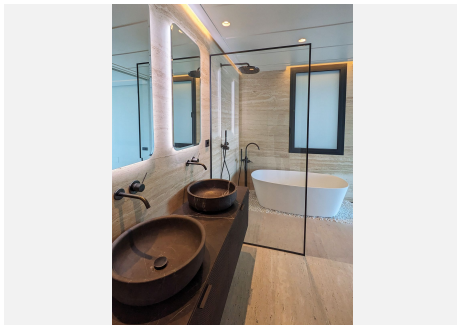

IDILIQ

ESTATES