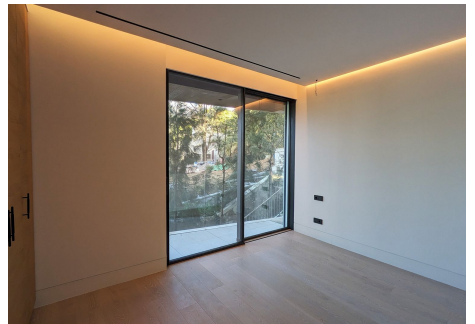

IDILIQ

ESTATES