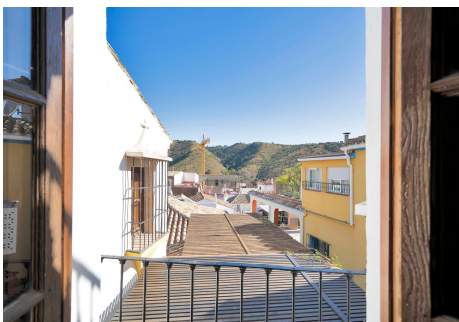

204 m<sup>2</sup>

TERRACE

36 m<sup>2</sup>

Outstanding Townhouse For Sale in The Heart of Benahavis Pueblo. This exquisite Mediterranean-style townhouse is a blend of classic elegance and modern comfort. As you step inside, you're welcomed by a spacious, open kitchen and living area adorned with warm terracotta-tiled floors and stucco walls. The basement of this Mediterranean-inspired home has been transformed into a cozy chill zone and a stylish bedroom, creating a perfect retreat. The chill zone features soft, warm lighting, terracotta-tiled floors, and rustic wooden. The adjoining bedroom continues the Mediterranean aesthetic. The space is perfect for guests, combining elegance with a relaxed vibe for a truly unique living area. Upstairs, the bedrooms offer a serene retreat with soft, earthy tones, large windows, and natural textures. The master suite includes a ensuite bathroom, complete with intricate mosaic tiling and a shower. Outside, a private patio invites al fresco dining, with vegetation that provides the Mediterranean sensation. This townhouse combines the best of traditional Mediterranean design with contemporary amenities, offering a sophisticated yet cozy living experience. Perfect for those seeking style, comfort, and a touch of old-world charm. The townhouse boasts a charming rooftop terrace that offers breathtaking views of the surrounding mountains. This outdoor space is designed for relaxation and entertainment. The panoramic mountain views create a stunning backdrop, making it the perfect spot for enjoying morning coffee or sunset gatherings. With its serene atmosphere and

# IDILIQ

ESTATES

picturesque landscape, this terrace is an idyllic retreat for those seeking a peaceful connection to nature while living in style.