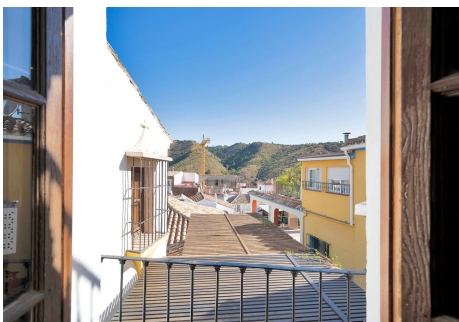

IDILIQ

ESTATES

picturesque landscape, this terrace is an idyllic retreat for those seeking a peaceful connection to nature while living in style.