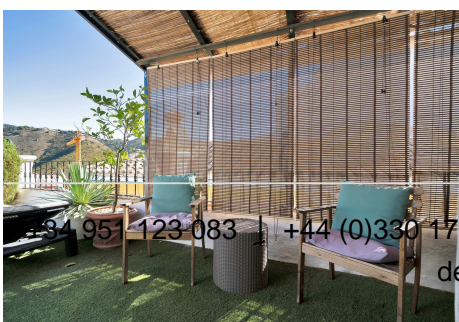

IDILIQ

ESTATES

picturesque landscape, this terrace is an idyllic retreat for those seeking a peaceful connection to nature while living in style.