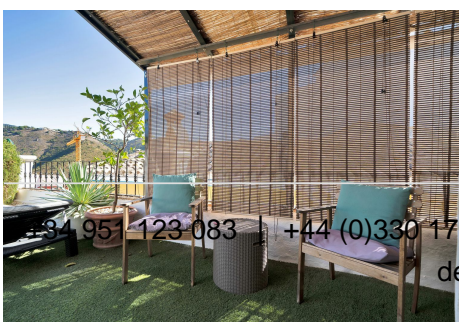

204 m<sup>2</sup>

TERRACE

36 m<sup>2</sup>

Outstanding Townhouse For Sale in The Heart of Benahavis Pueblo. This exquisite Mediterranean-style townhouse is a blend of classic elegance and modern comfort. As you step inside, you're welcomed by a spacious, open kitchen and living area adorned with warm terracotta-tiled floors and stucco walls. The basement of this Mediterranean-inspired home has been transformed into a cozy chill zone and a stylish bedroom, creating a perfect retreat. The chill zone features soft, warm lighting, terracotta-tiled floors, and rustic wooden. The adjoining bedroom continues the Mediterranean aesthetic. The space is perfect for guests, combining elegance with a relaxed vibe for a truly unique living area. Upstairs, the bedrooms offer a serene retreat with soft, earthy tones, large windows, and natural textures. The master suite includes a ensuite bathroom, complete with intricate mosaic tiling and a shower. Outside, a private patio invites al fresco dining, with vegetation that provides the Mediterranean sensation. This townhouse combines the best of traditional Mediterranean design with contemporary amenities, offering a sophisticated yet cozy living experience. Perfect for those seeking style, comfort, and a touch of old-world charm. The townhouse boasts a charming rooftop terrace that offers breathtaking views of the surrounding mountains. This outdoor space is designed for relaxation and entertainment. The panoramic mountain views create a stunning backdrop, making it the perfect spot for enjoying morning coffee or sunset gatherings. With its serene atmosphere and

# IDILIQ

ESTATES

picturesque landscape, this terrace is an idyllic retreat for those seeking a peaceful connection to nature while living in style.