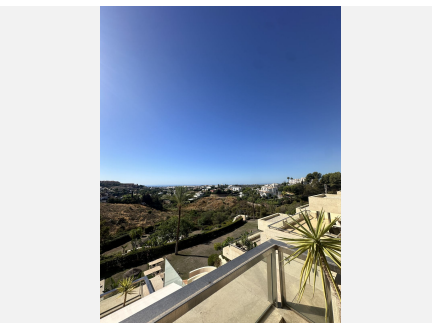

IDILIQ

ESTATES