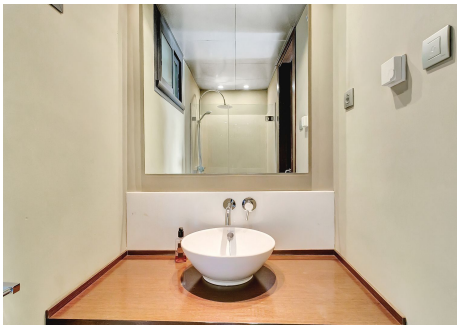

IDILIQ

ESTATES