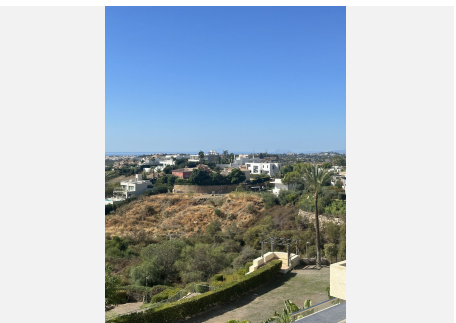

IDILIQ

ESTATES