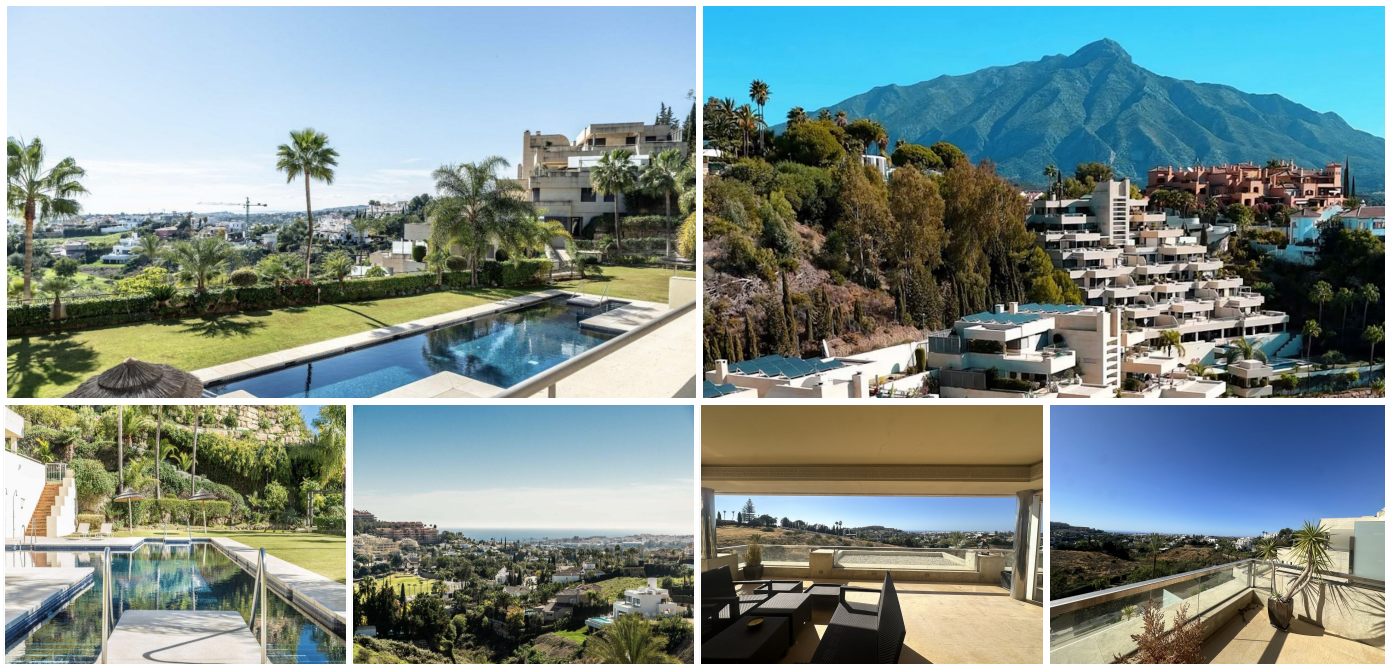

IDILIQ

ESTATES

R4846837

📍 Nueva Andalucía

REF# R4846837 950.000 €

BEDS

3

BATHS

3

BUILT

159 m²

TERRACE

138 m²

A wonderful apartment in the area of Nueva Andalucía known as la Cerquilla. This apartment is very spacious and features a superb terrace with both covered and open areas, allowing for excellent al-fresco living with interior and exterior seamlessly blending. The property is in its original condition with the high-quality bathrooms and kitchen which were installed at the point of build. Nevertheless, the property is in need of updating and furnishing, having been returned to the market after an extended period of long term rental. This property is found in a luxury complex with southern orientation and open views across the coast to the Mediterranean Sea. This contemporary apartment is in a lovely development in the most exclusive residential area of Nueva Andalucía. Comprised of 39 luxury apartments located strategically in the most exclusive residential area of Nueva Andalucía, these homes are highly sought-after by the ever-increasing incoming buyers who seek a second home on the Costa del Sol. The complex has three south facing buildings positioned on a steep plot, coupled with stepped construction and large terraces, allowing all apartments with spectacular sea & views of the surrounding golf valley. Two different entrances for your convenience and buildings are interconnected via a panoramic lift. The complex has two swimming pools on different levels, including one designed especially for swimming practice, large solarium, garden designed by landscape architect as well as ponds, fountains and waterfalls all within a unique natural environment.

+34 951 123 083 | +44 (0)330 179 8687 | info@idiliqestates.com Local 28, Edificio D, Centro de Negocios Puerta de Banús, N-340, Km 175, 29660 Nueva Andalucía