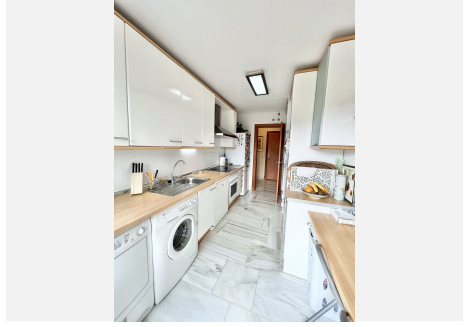

IDILIQ

ESTATES