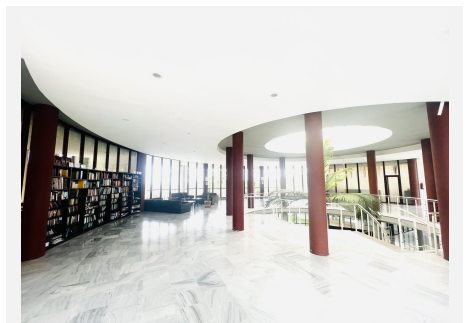

IDILIQ

ESTATES