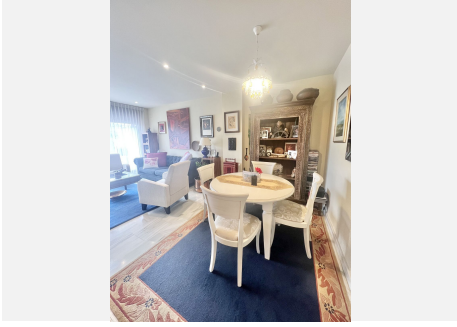

IDILIQ

ESTATES