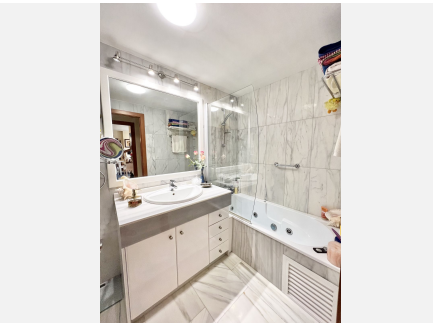

IDILIQ

ESTATES