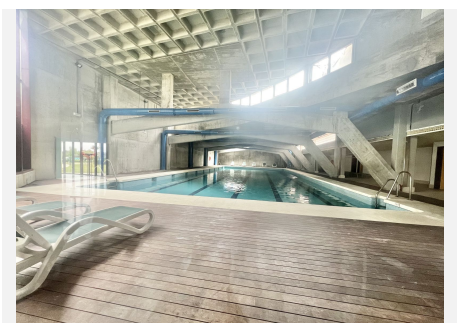

IDILIQ

ESTATES