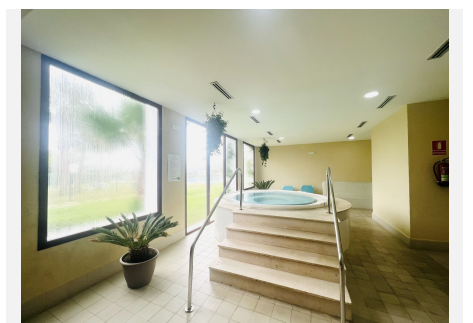

IDILIQ

ESTATES