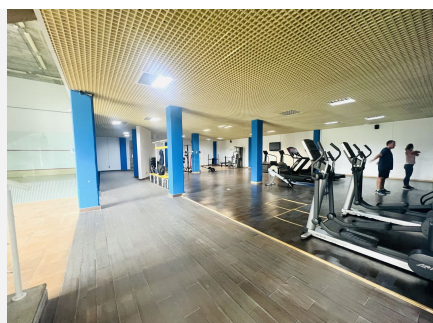

IDILIQ

ESTATES