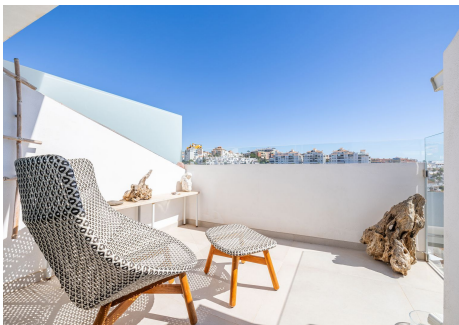

IDILIQ

ESTATES

Luxury, Resale.

+34 951 123 083 | +44 (0)330 179 8687 | info@idiliqestates.com | Local 28, Edificio D, Centro de Negocios Puerta de Banús, N-340, Km 175, 29660 Nueva Andalucía