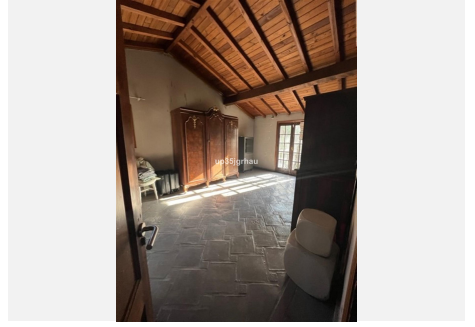

IDILIQ

ESTATES