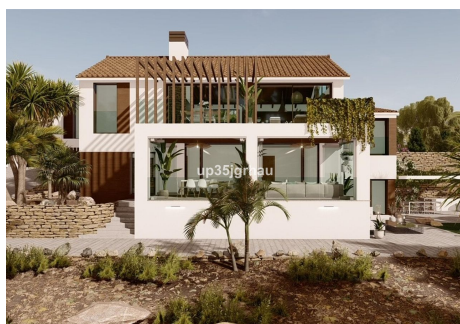

IDILIQ

ESTATES

Homes, Investment, Luxury, Reduced.