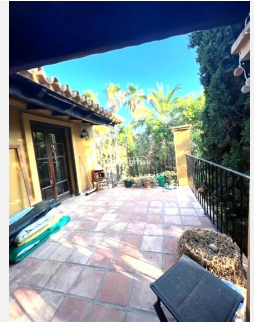

IDILIQ

ESTATES