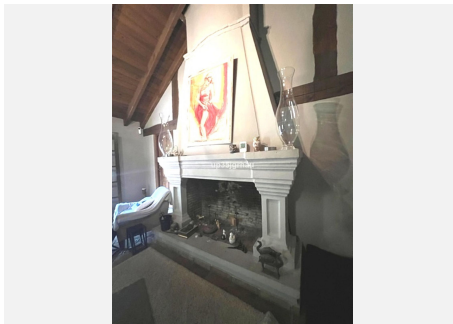

IDILIQ

ESTATES