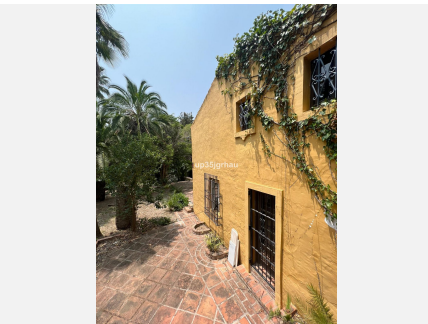

IDILIQ

ESTATES