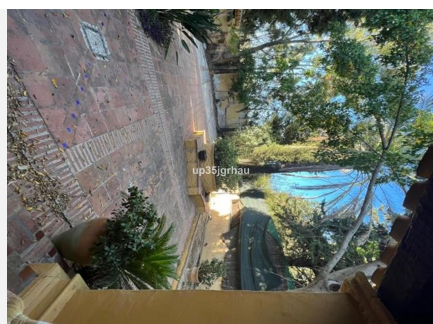

IDILIQ

ESTATES

Homes, Investment, Luxury, Reduced.