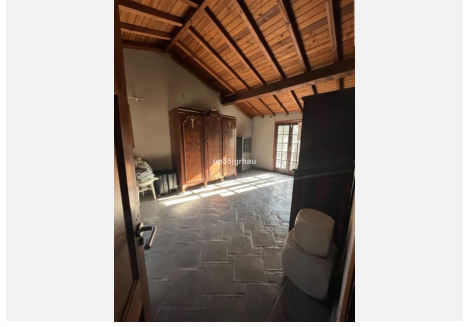

IDILIQ

ESTATES