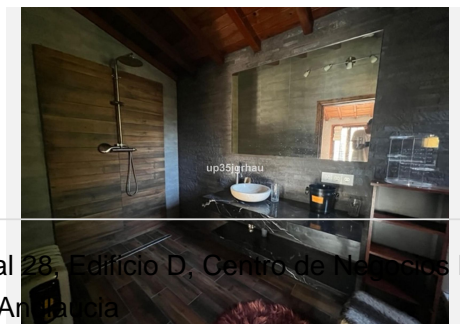

IDILIQ

ESTATES

Homes, Investment, Luxury, Reduced.