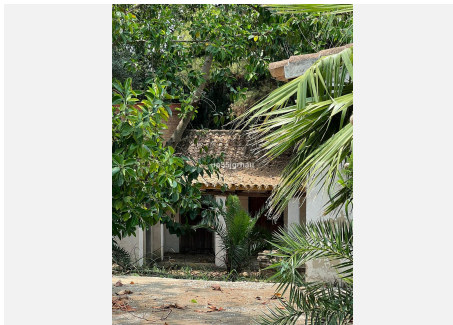

IDILIQ

ESTATES