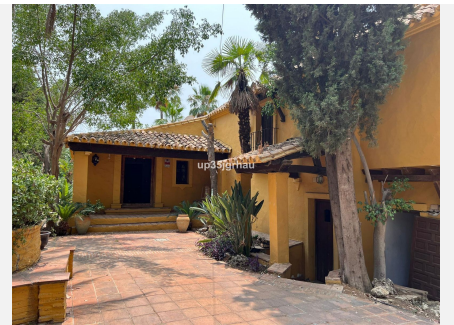

IDILIQ

ESTATES