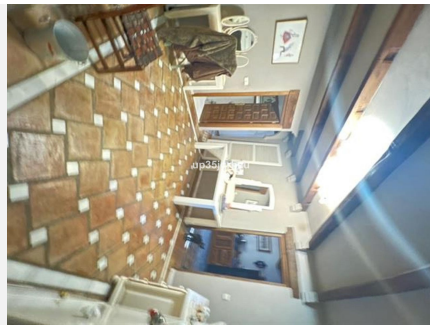

IDILIQ

ESTATES