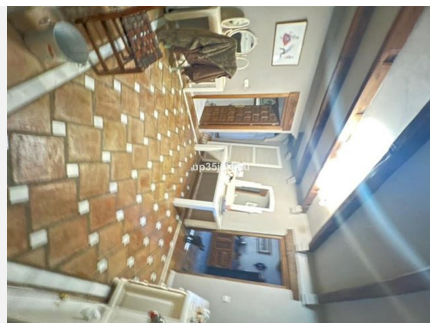

IDILIQ

ESTATES