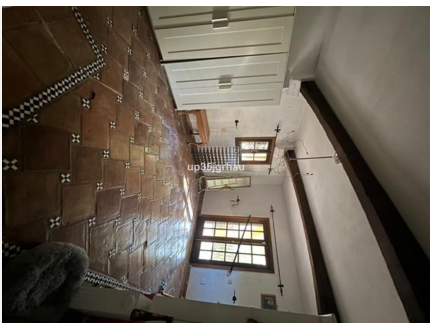

IDILIQ

ESTATES