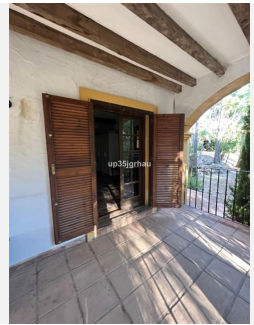

IDILIQ

ESTATES