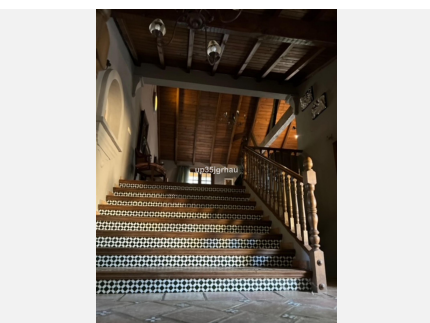

IDILIQ

ESTATES