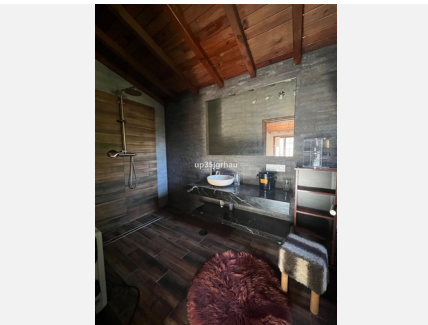

IDILIQ

ESTATES