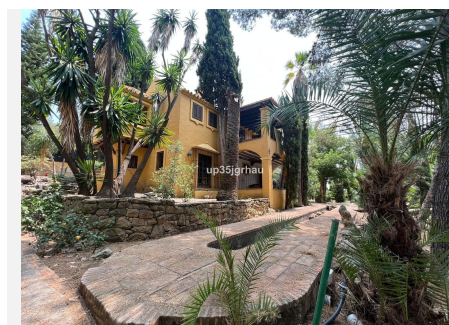

IDILIQ

ESTATES

Homes, Investment, Luxury, Reduced.