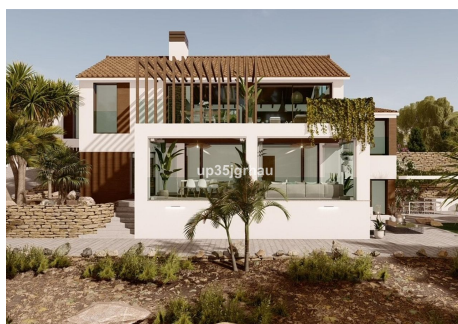

IDILIQ

ESTATES

Homes, Investment, Luxury, Reduced.