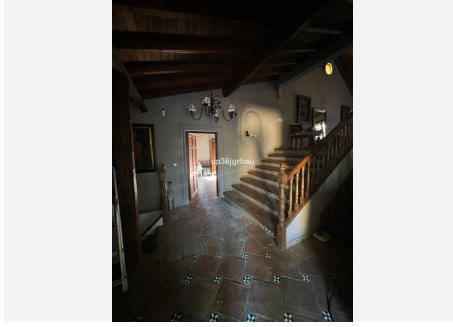

IDILIQ

ESTATES