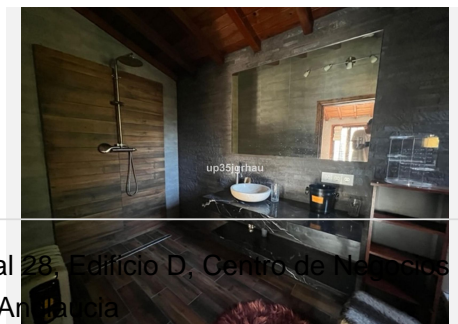

IDILIQ

ESTATES

Homes, Investment, Luxury, Reduced.