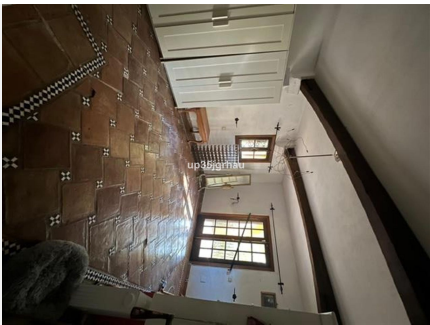

IDILIQ

ESTATES