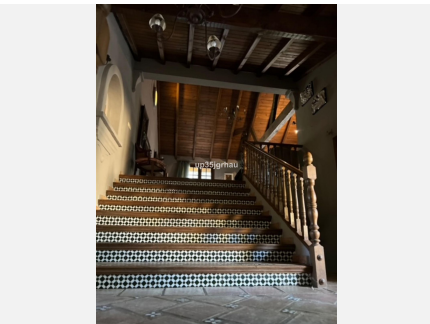

IDILIQ

ESTATES