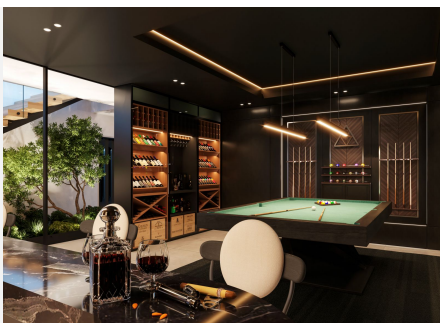

IDILIQ

ESTATES