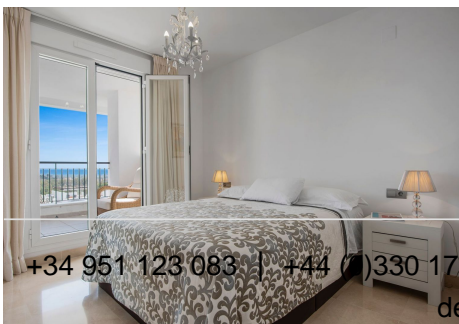

IDILIQ

ESTATES

to make this dream a reality in Los Arqueros Golf.

+34 951 123 083 | +44 (0)330 179 8687 | info@idiliqestates.com Local 28, Edificio D, Centro de Negocios Puerta de Banús, N-340, Km 175, 29660 Nueva Andalucía