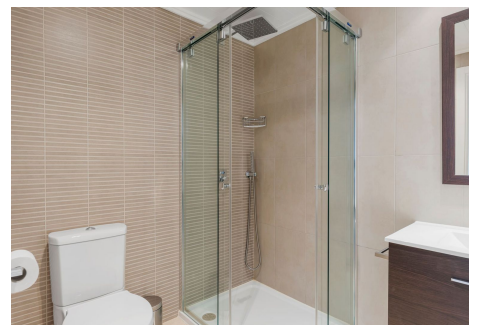

IDILIQ

ESTATES

to make this dream a reality in Los Arqueros Golf.

+34 951 123 083 | +44 (0)330 179 8687 | info@idiliqestates.com Local 28, Edificio D, Centro de Negocios Puerta de Banús, N-340, Km 175, 29660 Nueva Andalucía