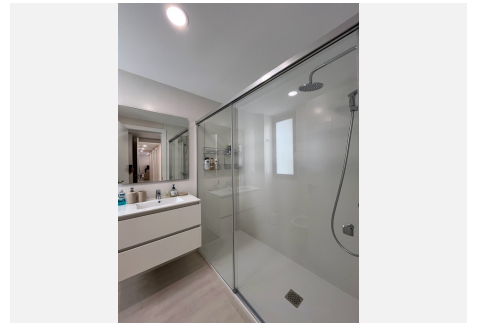

IDILIQ

ESTATES