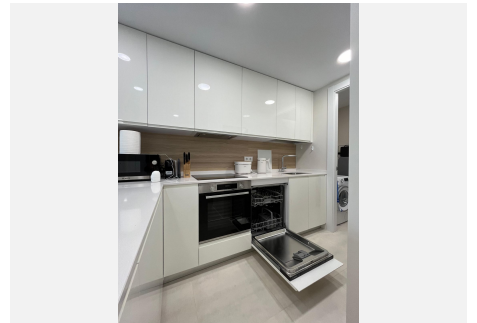

3

BUILT

136 m²

PLOT

120 m²

TERRACE

25 m²

Modern apartments with four bedrooms, three bathrooms, a large garden, and a terrace in the Selwo residential area. The apartments are ideally located in a sought-after area between Marbella and Estepona, just 10 minutes by car from Puerto Banús and the center of Estepona. International school opposite the complex. Additionally, the beach can be reached in just a few minutes by car or a 10-minute walk. The apartment features four bedrooms, three bathrooms, plenty of storage space for clothes and belongings, and a spacious living room with access to a 120 m² garden and a view of the pool. The 25 m² terrace is equipped with outdoor furniture, perfect for relaxing and entertaining. The modern, fully equipped open-plan kitchen includes a breakfast bar and is fitted with Bosch appliances, including an oven, a cooktop, a dishwasher, and a refrigerator with a freezer. There is also a separate laundry room with a washing machine. The apartment comes with custom-made furniture and is sold with an underground parking space as well as a storage room. Vanian Gardens is a new complex built using innovative and advanced materials. The thermal and acoustic insulation ensures comfortable conditions, whether in winter or summer. The complex features modern design and beautiful gardens. The communal area includes two large swimming pools, two fully equipped gyms (one with branded exercise machines and another for aerobic workouts), a space with a designer interior for co-working, relaxation, and leisure, and an amazing spa area with a year-

+34 951 123 083 | +44 (0)330 179 8687 | info@idiliqestates.com Local 28, Edificio D, Centro de Negocios Puerta de Banús, N-340, Km 175, 29660 Nueva Andlucia

IDILIQ

ESTATES

round indoor heated pool, a jacuzzi, and a cinema room for up to 12 people.