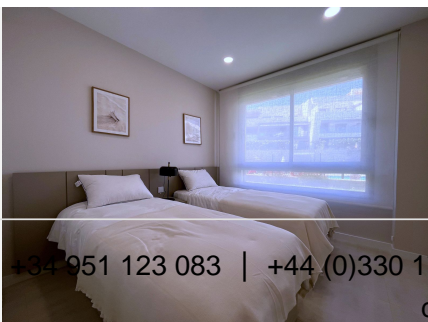

3

BUILT

136 m²

PLOT

120 m²

TERRACE

25 m²

Modern apartments with four bedrooms, three bathrooms, a large garden, and a terrace in the Selwo residential area. The apartments are ideally located in a sought-after area between Marbella and Estepona, just 10 minutes by car from Puerto Banús and the center of Estepona. International school opposite the complex. Additionally, the beach can be reached in just a few minutes by car or a 10-minute walk. The apartment features four bedrooms, three bathrooms, plenty of storage space for clothes and belongings, and a spacious living room with access to a 120 m² garden and a view of the pool. The 25 m² terrace is equipped with outdoor furniture, perfect for relaxing and entertaining. The modern, fully equipped open-plan kitchen includes a breakfast bar and is fitted with Bosch appliances, including an oven, a cooktop, a dishwasher, and a refrigerator with a freezer. There is also a separate laundry room with a washing machine. The apartment comes with custom-made furniture and is sold with an underground parking space as well as a storage room. Vanian Gardens is a new complex built using innovative and advanced materials. The thermal and acoustic insulation ensures comfortable conditions, whether in winter or summer. The complex features modern design and beautiful gardens. The communal area includes two large swimming pools, two fully equipped gyms (one with branded exercise machines and another for aerobic workouts), a space with a designer interior for co-working, relaxation, and leisure, and an amazing spa area with a year-

+34 951 123 083 | +44 (0)330 179 8687 | info@idiliqestates.com Local 28, Edificio D, Centro de Negocios Puerta de Banús, N-340, Km 175, 29660 Nueva Andlucia

IDILIQ

ESTATES

round indoor heated pool, a jacuzzi, and a cinema room for up to 12 people.