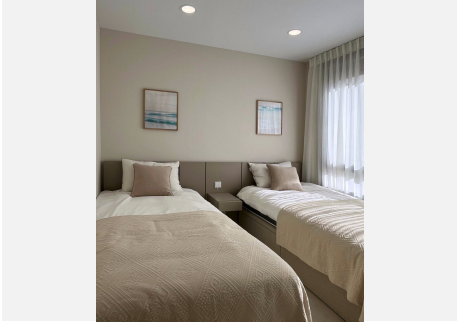

IDILIQ

ESTATES