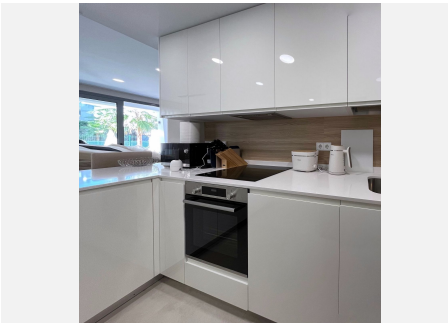

3

BUILT

136 m²

PLOT

120 m²

TERRACE

25 m²

Modern apartments with four bedrooms, three bathrooms, a large garden, and a terrace in the Selwo residential area. The apartments are ideally located in a sought-after area between Marbella and Estepona, just 10 minutes by car from Puerto Banús and the center of Estepona. International school opposite the complex. Additionally, the beach can be reached in just a few minutes by car or a 10-minute walk. The apartment features four bedrooms, three bathrooms, plenty of storage space for clothes and belongings, and a spacious living room with access to a 120 m² garden and a view of the pool. The 25 m² terrace is equipped with outdoor furniture, perfect for relaxing and entertaining. The modern, fully equipped open-plan kitchen includes a breakfast bar and is fitted with Bosch appliances, including an oven, a cooktop, a dishwasher, and a refrigerator with a freezer. There is also a separate laundry room with a washing machine. The apartment comes with custom-made furniture and is sold with an underground parking space as well as a storage room. Vanian Gardens is a new complex built using innovative and advanced materials. The thermal and acoustic insulation ensures comfortable conditions, whether in winter or summer. The complex features modern design and beautiful gardens. The communal area includes two large swimming pools, two fully equipped gyms (one with branded exercise machines and another for aerobic workouts), a space with a designer interior for co-working, relaxation, and leisure, and an amazing spa area with a year-

+34 951 123 083 | +44 (0)330 179 8687 | info@idiliqestates.com Local 28, Edificio D, Centro de Negocios Puerta de Banús, N-340, Km 175, 29660 Nueva Andlucia

IDILIQ

ESTATES

round indoor heated pool, a jacuzzi, and a cinema room for up to 12 people.