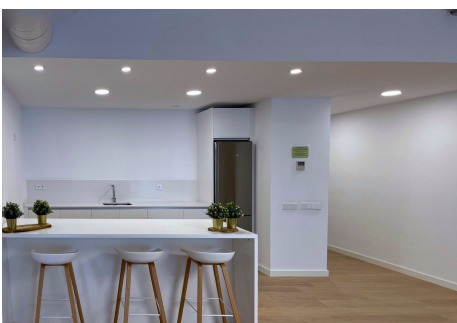

IDILIQ

ESTATES