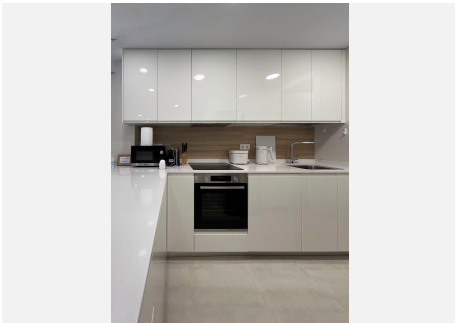

IDILIQ

ESTATES

round indoor heated pool, a jacuzzi, and a cinema room for up to 12 people.