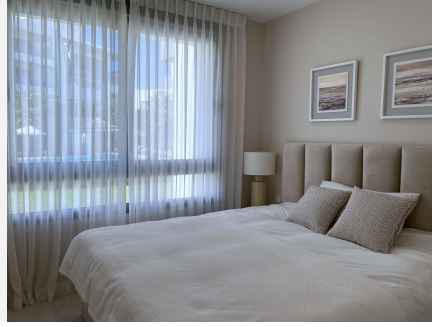

IDILIQ

ESTATES