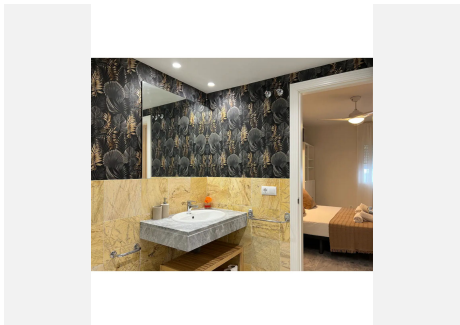

IDILIQ

ESTATES