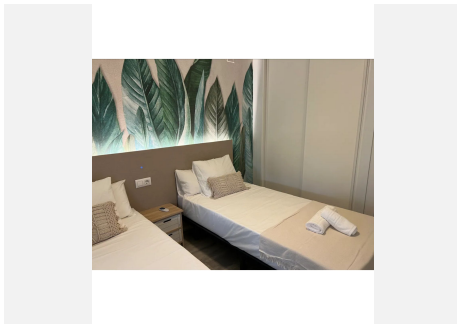

IDILIQ

ESTATES