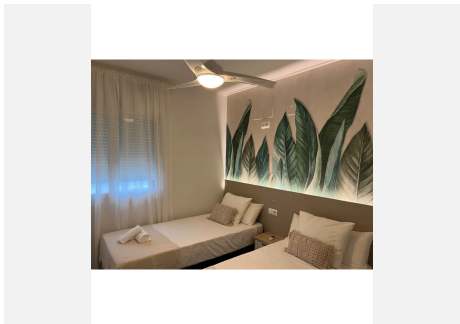

IDILIQ

ESTATES