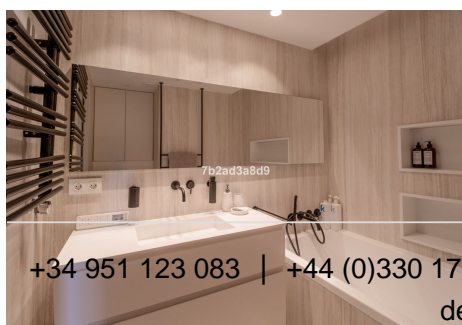

IDILIQ

ESTATES

create unforgettable memories.

+34 951 123 083 | +44 (0)330 179 8687 | info@idiliqestates.com Local 28, Edificio D, Centro de Negocios Puerta de Banús, N.º 46, Km 175, 29660 Nueva Andalucía