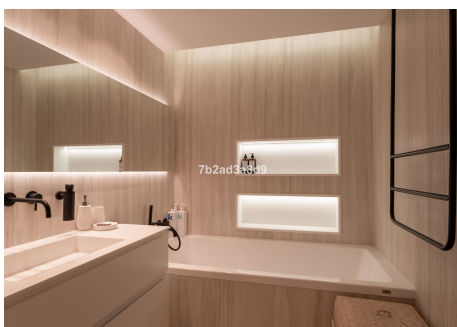

IDILIQ

ESTATES

create unforgettable memories.

+34 951 123 083 | +44 (0)330 179 8687 | info@idiliqestates.com Local 28, Edificio D, Centro de Negocios Puerta de Banús, N.º 46, Km 175, 29660 Nueva Andalucía