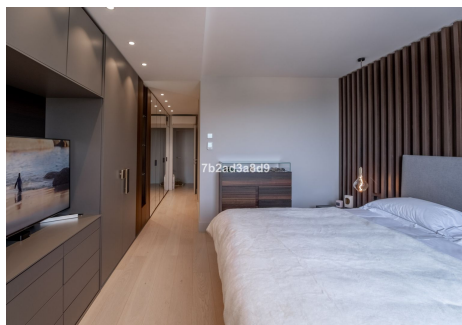

IDILIQ

ESTATES

create unforgettable memories.

+34 951 123 083 | +44 (0)330 179 8687 | info@idiliqestates.com Local 28, Edificio D, Centro de Negocios Puerta de Banús, N.º 46, Km 175, 29660 Nueva Andalucía