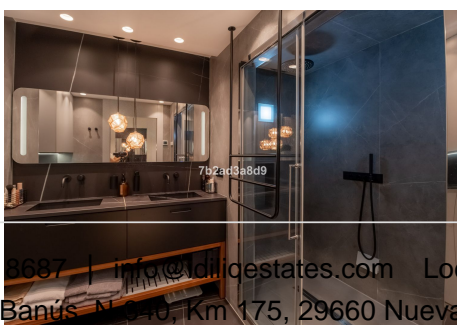

IDILIQ

ESTATES

create unforgettable memories.

+34 951 123 083 | +44 (0)330 179 8687 | info@idiliqestates.com Local 28, Edificio D, Centro de Negocios Puerta de Banús, N.º 46, Km 175, 29660 Nueva Andalucía