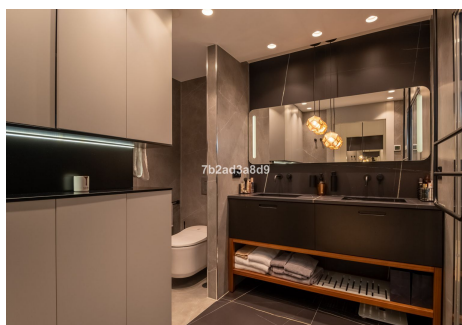

IDILIQ

ESTATES

create unforgettable memories.

+34 951 123 083 | +44 (0)330 179 8687 | info@idiliqestates.com Local 28, Edificio D, Centro de Negocios Puerta de Banús, N.º 46, Km 175, 29660 Nueva Andalucía