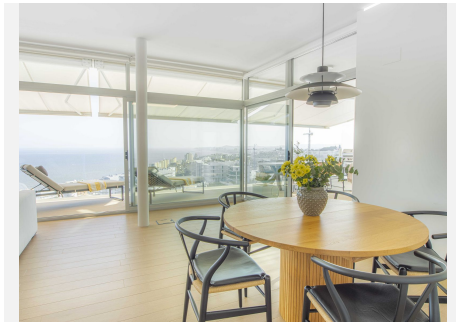

IDILIQ

ESTATES

unit. In the community, you have access to two beautiful outdoor pools. Within the area, you also have access to the Higueron Sports Club with top-class sports facilities, including a pool area, 9 padel courts, a tennis court, 4 beach volleyball courts, a large modern gym, a 25-meter indoor pool, and a spa. If you're seeking an extraordinary home that offers everything you could desire just 15 minutes from the airport, it doesn't get any better than this.