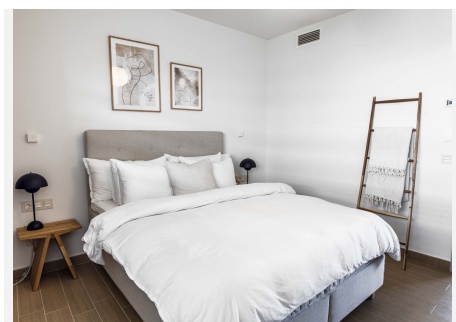

IDILIQ

ESTATES

unit. In the community, you have access to two beautiful outdoor pools. Within the area, you also have access to the Higueron Sports Club with top-class sports facilities, including a pool area, 9 padel courts, a tennis court, 4 beach volleyball courts, a large modern gym, a 25-meter indoor pool, and a spa. If you're seeking an extraordinary home that offers everything you could desire just 15 minutes from the airport, it doesn't get any better than this.