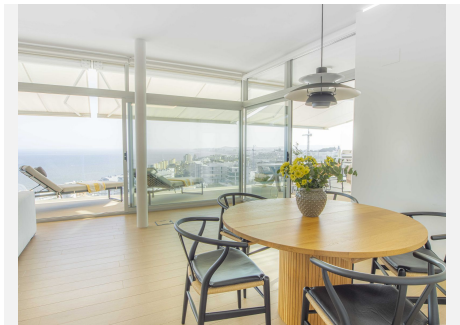

IDILIQ

ESTATES

unit. In the community, you have access to two beautiful outdoor pools. Within the area, you also have access to the Higueron Sports Club with top-class sports facilities, including a pool area, 9 padel courts, a tennis court, 4 beach volleyball courts, a large modern gym, a 25-meter indoor pool, and a spa. If you're seeking an extraordinary home that offers everything you could desire just 15 minutes from the airport, it doesn't get any better than this.