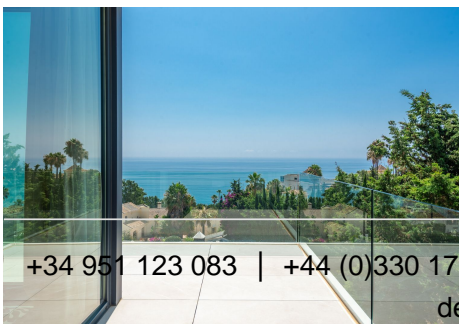

IDILIQ

ESTATES

Mediterranean living. Don't miss the opportunity to own a piece of paradise in Andalusia!

+34 951 123 083 | +44 (0)330 179 8687 | info@idiligestates.com Local 28, Edificio D, Centro de Negocios Puerta de Banús, N-340, Km 175, 29660 Nueva Andalucía