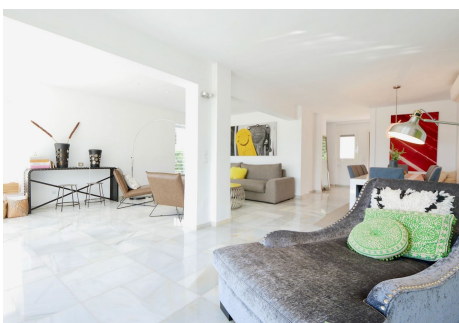

IDILIQ

ESTATES