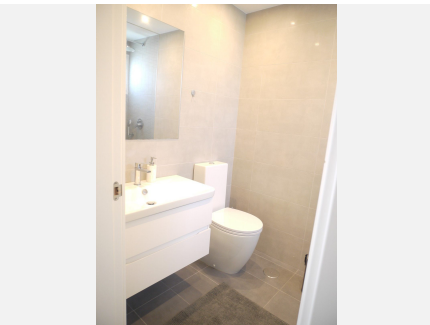

IDILIQ

ESTATES