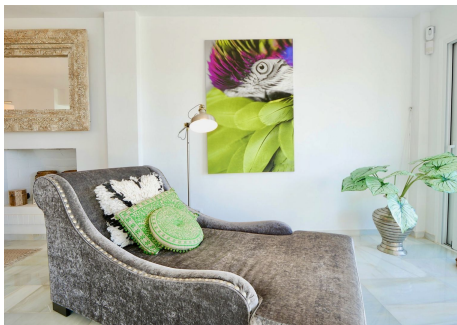

IDILIQ

ESTATES