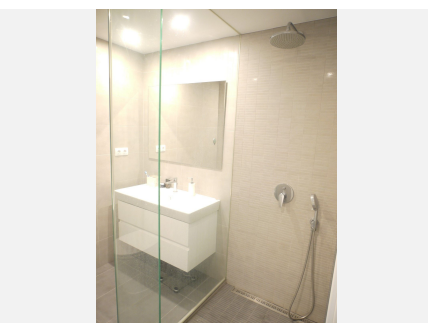

IDILIQ

ESTATES