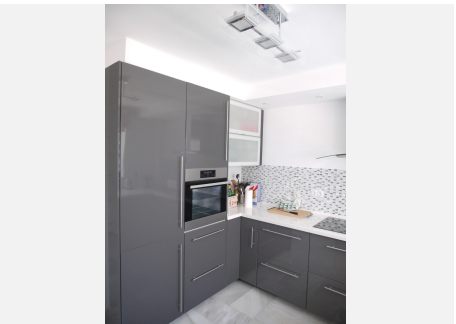

IDILIQ

ESTATES