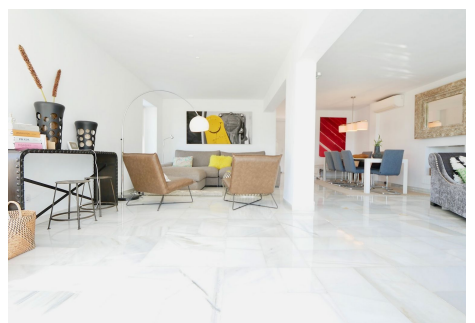

IDILIQ

ESTATES