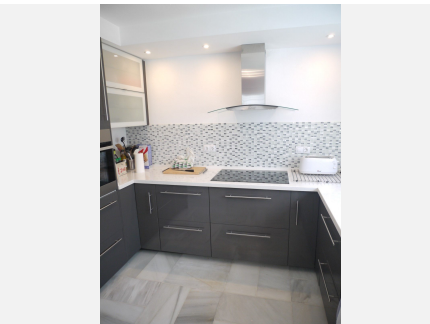

IDILIQ

ESTATES