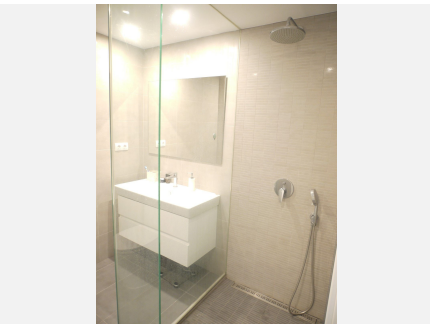

IDILIQ

ESTATES