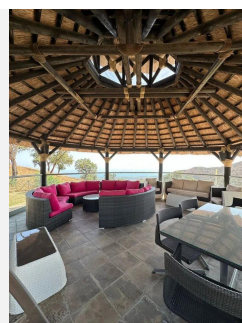

IDILIQ

ESTATES