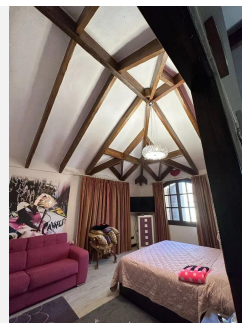

IDILIQ

ESTATES