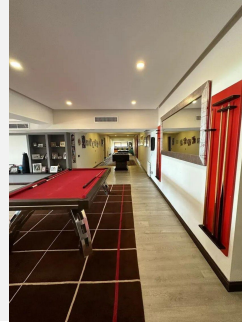

IDILIQ

ESTATES