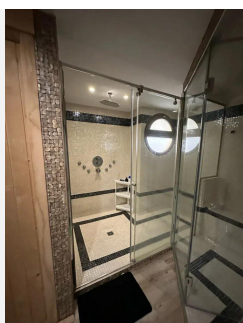

IDILIQ

ESTATES