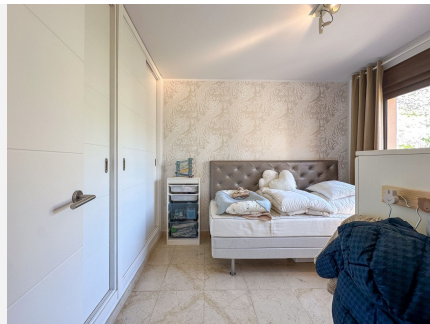

IDILIQ

ESTATES