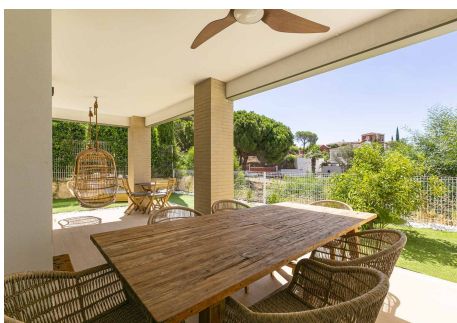

IDILIQ

ESTATES