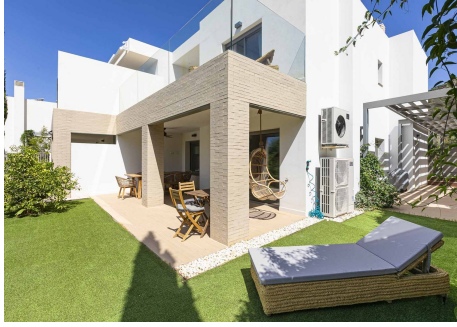

IDILIQ

ESTATES