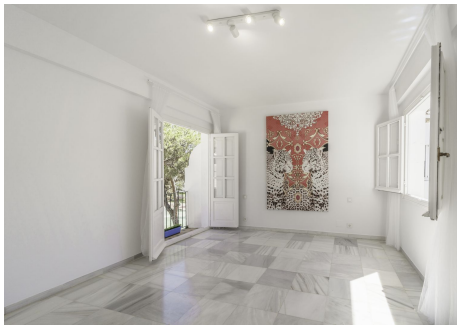

IDILIQ

ESTATES