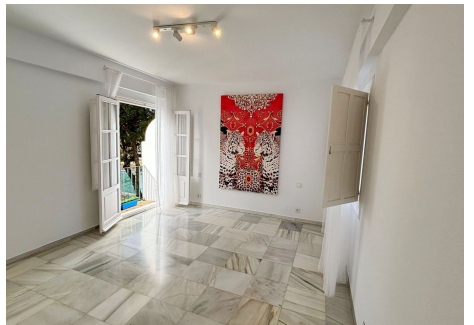

IDILIQ

ESTATES