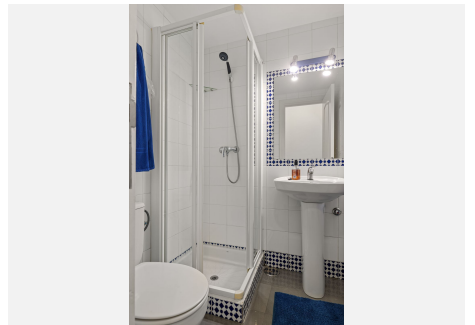

IDILIQ

ESTATES