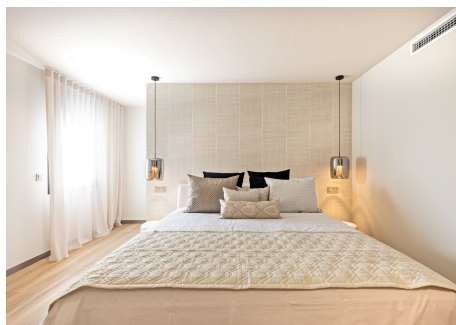

IDILIQ

ESTATES

return potential. A tourist license is available for the property.