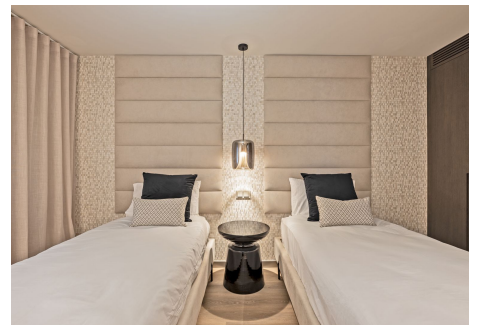

IDILIQ

ESTATES

return potential. A tourist license is available for the property.