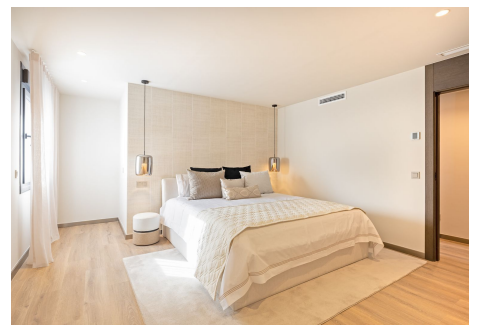

IDILIQ

ESTATES

return potential. A tourist license is available for the property.