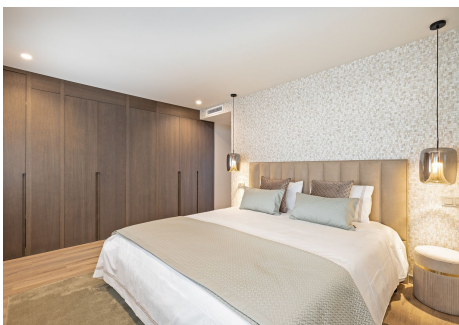

IDILIQ

ESTATES

return potential. A tourist license is available for the property.