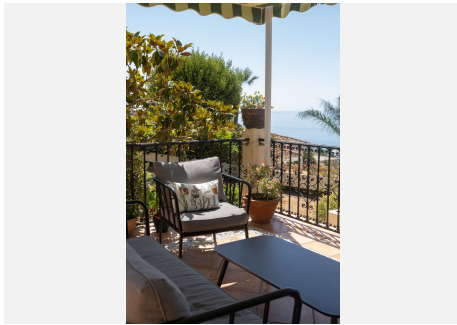

IDILIQ

ESTATES