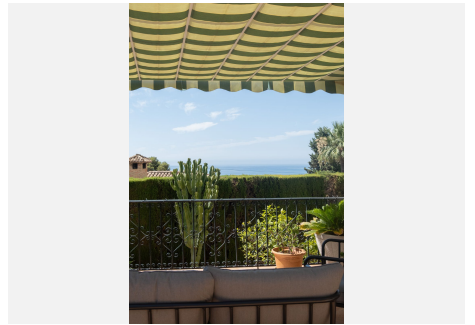

IDILIQ

ESTATES