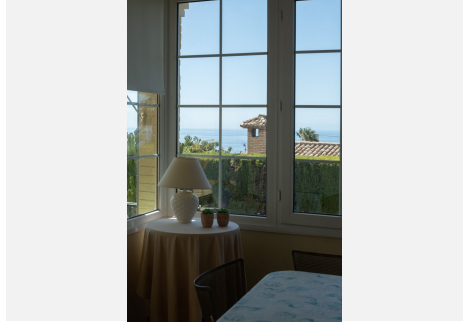

IDILIQ

ESTATES