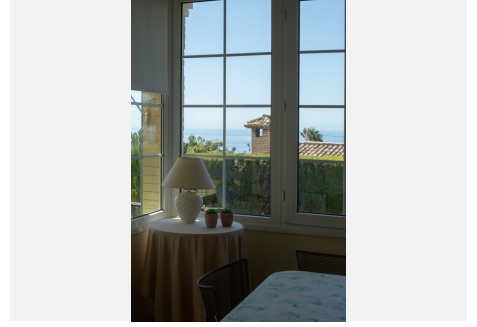

IDILIQ

ESTATES