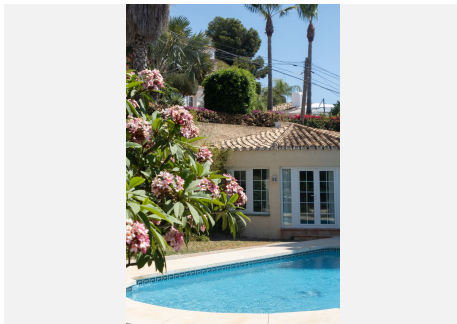

IDILIQ

ESTATES