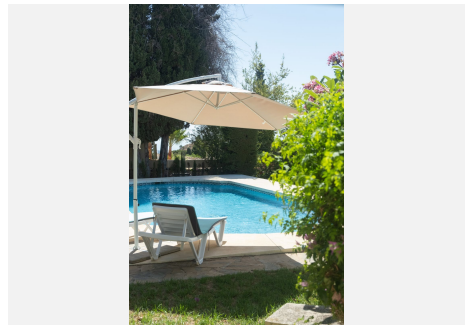

IDILIQ

ESTATES