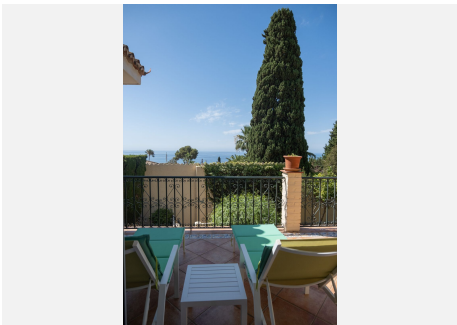

IDILIQ

ESTATES