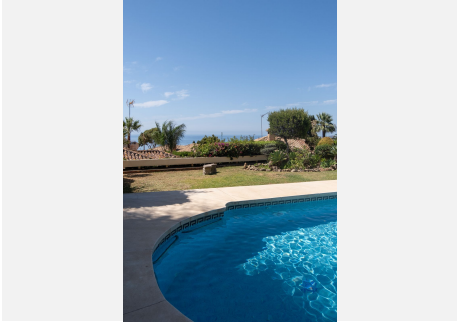

IDILIQ

ESTATES