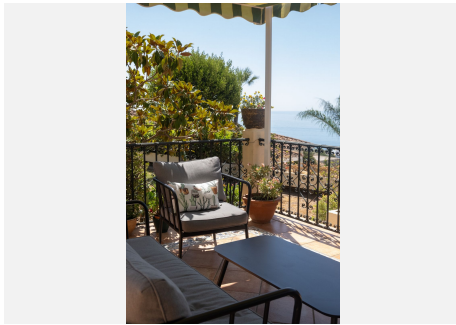

IDILIQ

ESTATES