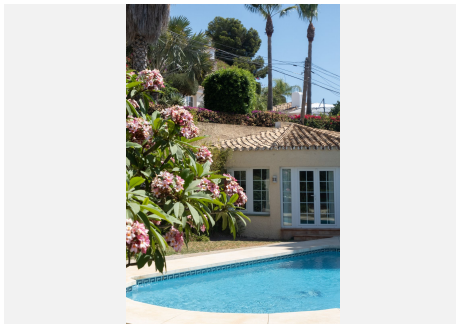

IDILIQ

ESTATES