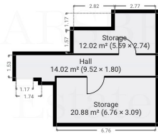

IDILIQ

ESTATES

The house is laid out on 5 floors. The ground floor is where the kitchen and living room can be found as well as 3 bedrooms with en-suite bathrooms, a gym and an office.

The first floor is where the master bedroom is located which boasts handmade Moroccan art on the walls. This floor also includes a small guest toilet and a room that can be used as storage or a bedroom. The 2nd floor is a small room that can also be used as a bedroom or other.

ESTATES

IDILIQ

ESTATES

10/10 SCALE
1st floor

10/10 SCALE
ground floor

10/10 SCALE
2nd floor

10/10 SCALE
3rd level basement

10/10 SCALE
4th level basement