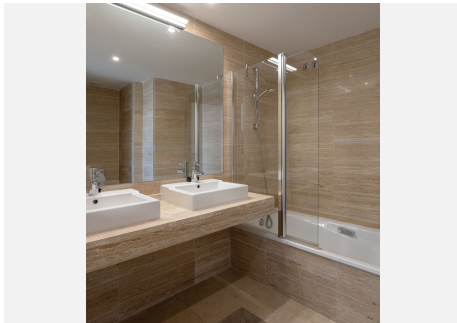

IDILIQ

ESTATES