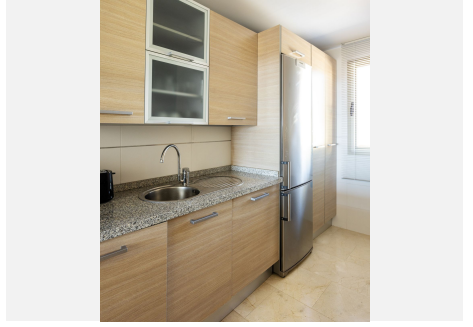

IDILIQ

ESTATES