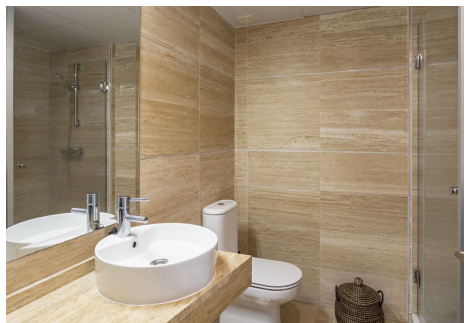

IDILIQ

ESTATES