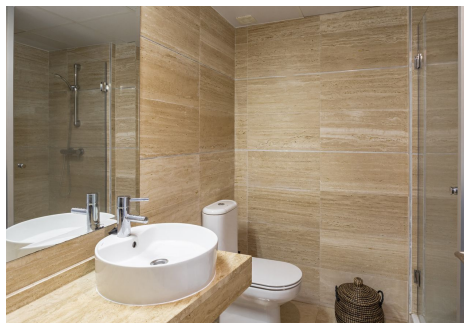

IDILIQ

ESTATES