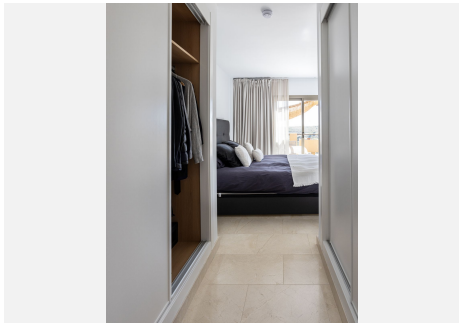

IDILIQ

ESTATES