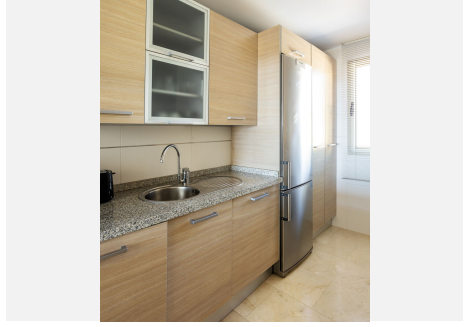

IDILIQ

ESTATES