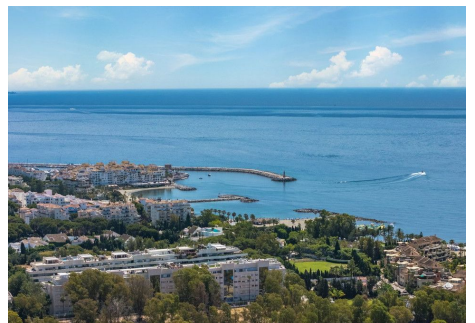

300 m²

TERRACE

175 m²

8 bedroom penthouse across from Real Club Padel. Perfect rental investment. Stunning newly renovated 8 bedroom property, with fantastic location and facilities. A must visit!

IDILIQ

ESTATES