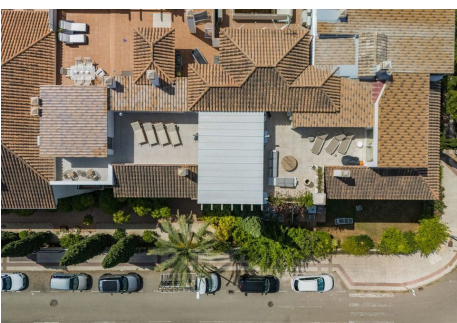

300 m²

TERRACE

175 m²

8 bedroom penthouse across from Real Club Padel. Perfect rental investment. Stunning newly renovated 8 bedroom property, with fantastic location and facilities. A must visit!

IDILIQ

ESTATES