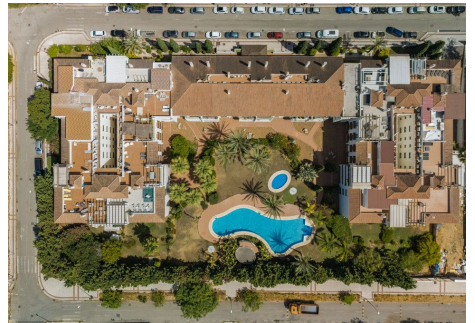

300 m²

TERRACE

175 m²

8 bedroom penthouse across from Real Club Padel. Perfect rental investment. Stunning newly renovated 8 bedroom property, with fantastic location and facilities. A must visit!

IDILIQ

ESTATES