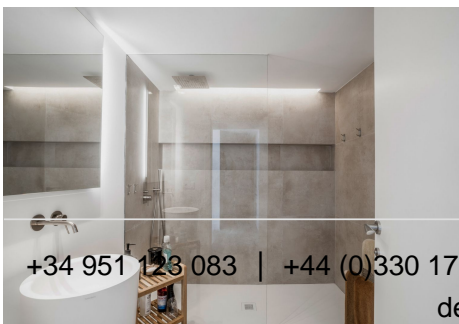

IDILIQ

ESTATES

experience the beauty and luxury of this remarkable property for yourself.

+34 951 123 083 | +44 (0)330 179 8687 | info@idiliqestates.com Local 26, Edificio D, Centro de Negocios Puerta de Banús, N-340, Km 175, 29660 Nueva Andalucía