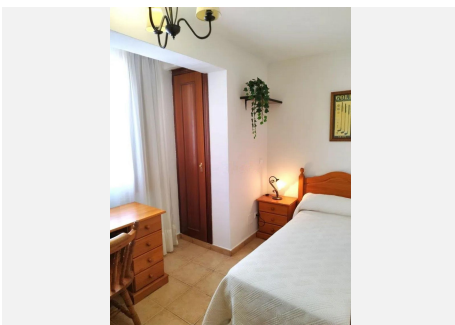

IDILIQ

ESTATES