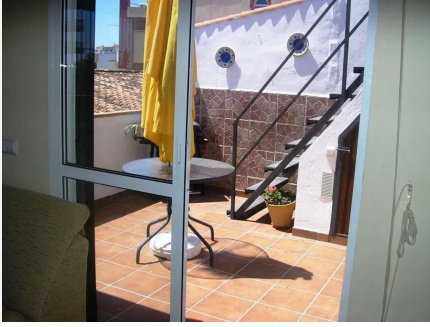

IDILIQ

ESTATES