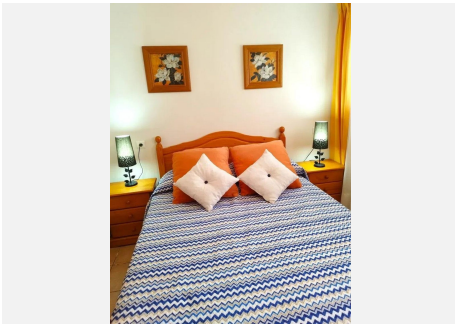

IDILIQ

ESTATES