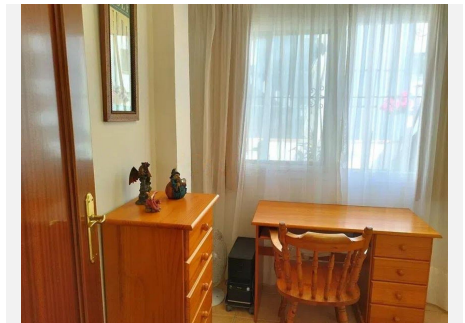

IDILIQ

ESTATES