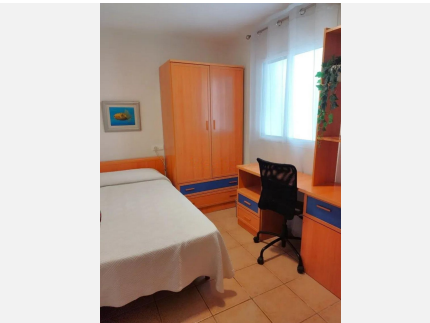

IDILIQ

ESTATES