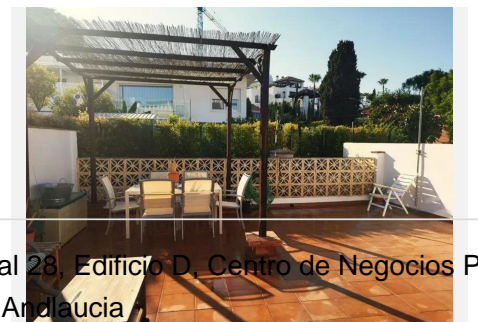

IDILIQ

ESTATES

a viewing.