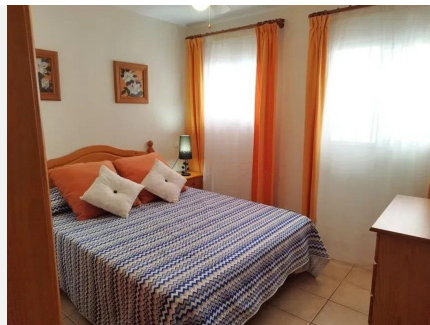

IDILIQ

ESTATES

a viewing.