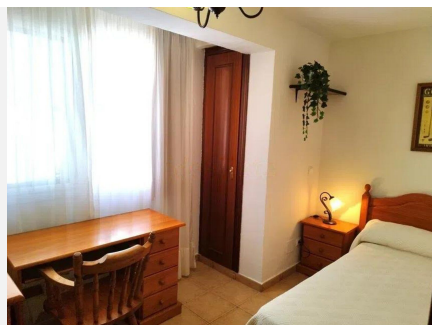

IDILIQ

ESTATES