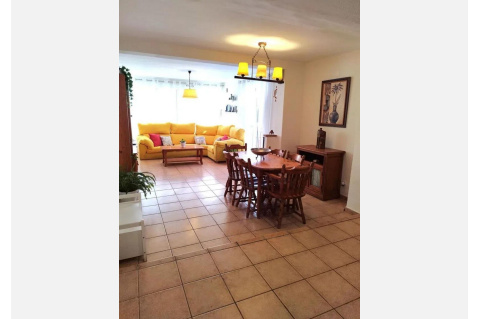

IDILIQ

ESTATES

a viewing.