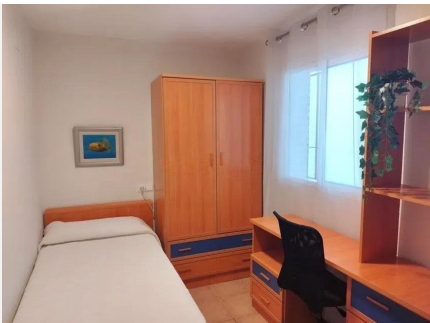

IDILIQ

ESTATES