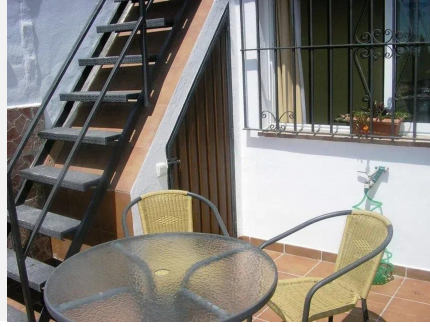

IDILIQ

ESTATES