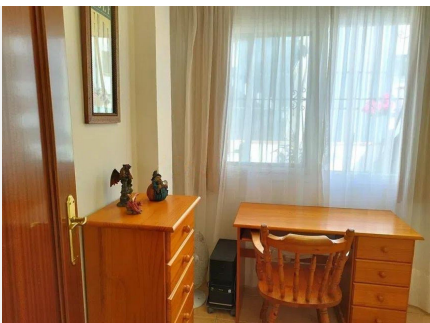

IDILIQ

ESTATES