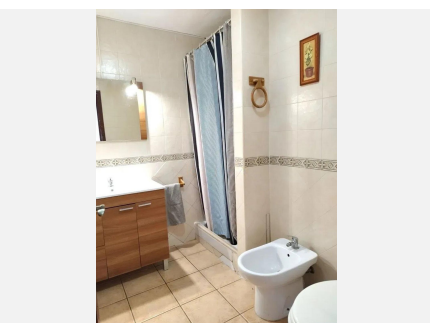

IDILIQ

ESTATES