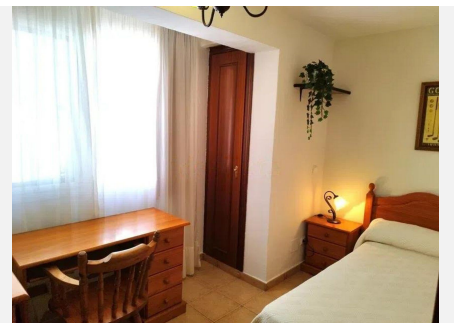

IDILIQ

ESTATES