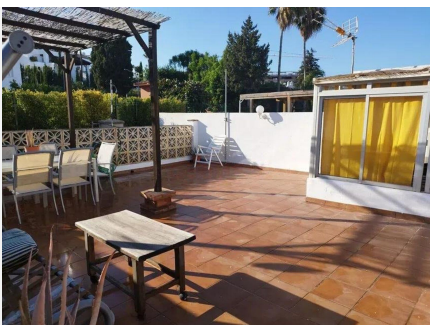

IDILIQ

ESTATES

a viewing.