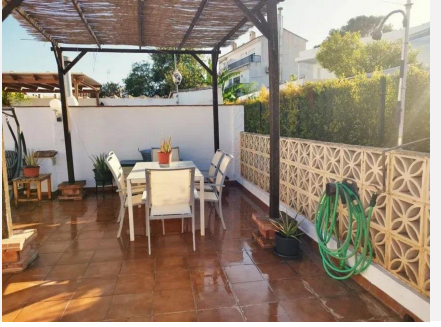

IDILIQ

ESTATES