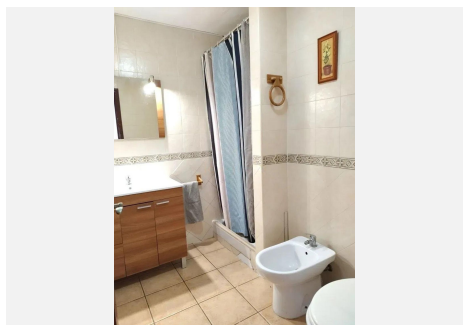

IDILIQ

ESTATES