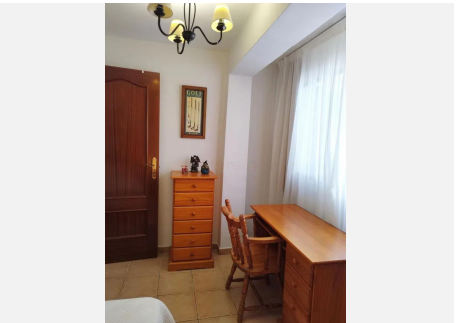

IDILIQ

ESTATES