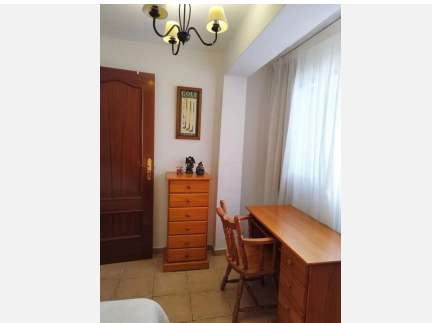

IDILIQ

ESTATES