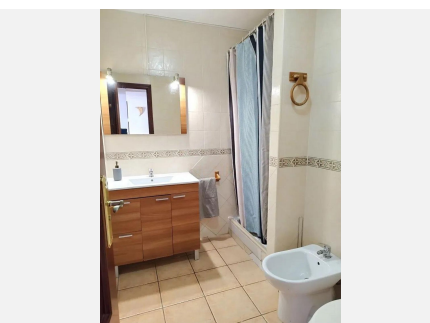

IDILIQ

ESTATES