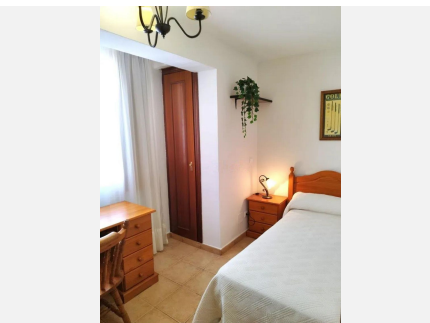

IDILIQ

ESTATES