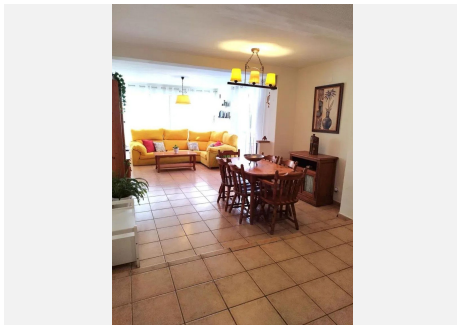

IDILIQ

ESTATES

a viewing.