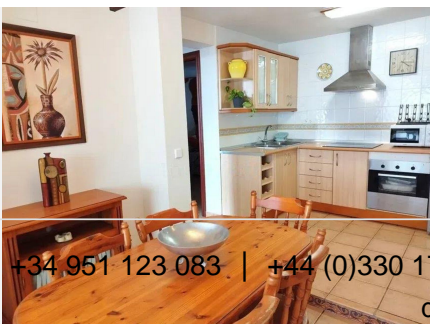

IDILIQ

ESTATES

a viewing.