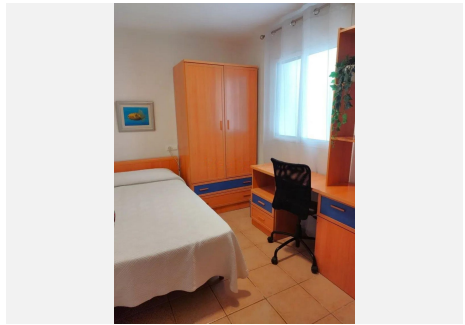

IDILIQ

ESTATES