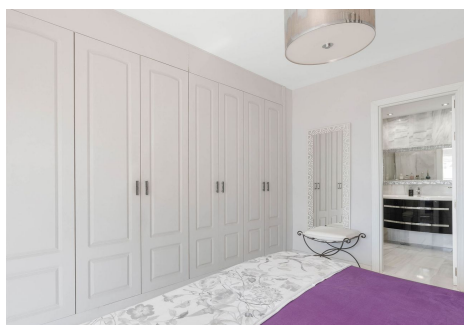

IDILIQ

ESTATES