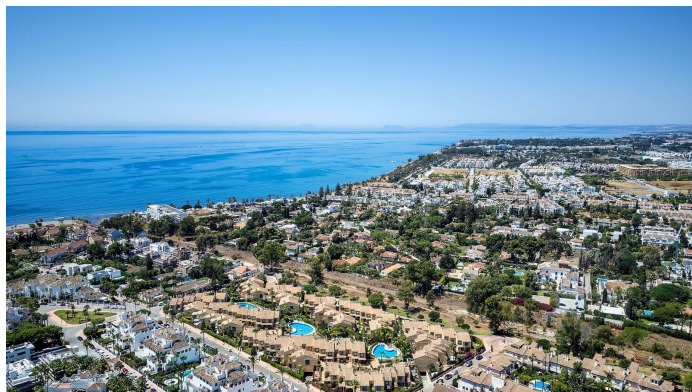

IDILIQ

ESTATES

R4781017

Puerto Banús

REF# R4781017 650.000 €

BEDS

3

BATHS

2

BUILT

140 m²

TERRACE

18 m²

Welcome to this corner townhouse in Azalea Beach with an unbeatable location on the beachside between Puerto Banús and San Pedro de Alcántara! This cozy townhouse offers 3 bedrooms, 2 bathrooms and a guest toilet. By the entrance to the property you have a spacious private terrace, perfect for a chill out area with evening sun. As you enter the property, on the entrance level you will find a guest toilet, kitchen, living and dining room. From the living room you have access to the back terrace and garden area. On the upper level you will find 3 bedroom and 2 bathrooms. The master bedroom has an en-suite bathroom and a small terrace. The urbanization has beautiful gardens and 5 swimming pools. Garage included in the price. Welcome!