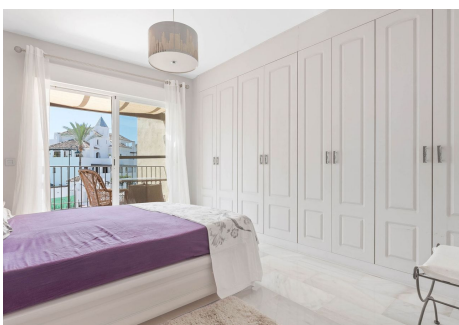

IDILIQ

ESTATES