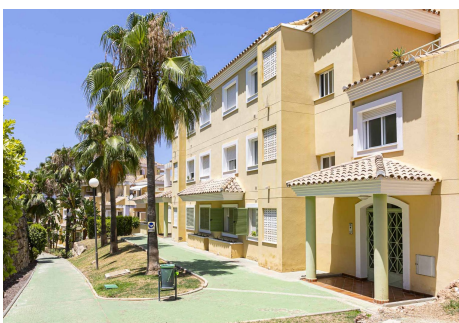

IDILIQ

ESTATES