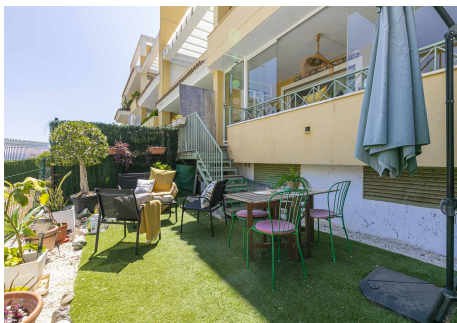

IDILIQ

ESTATES