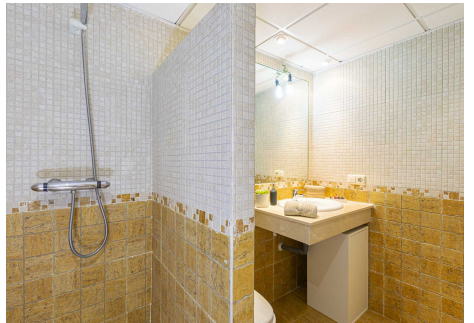

IDILIQ

ESTATES