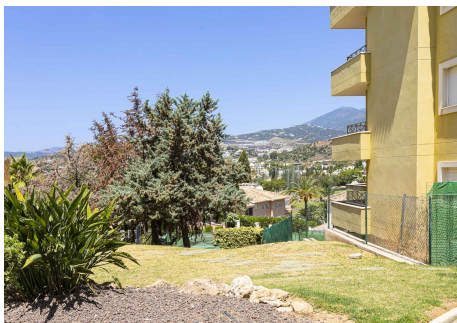

IDILIQ

ESTATES