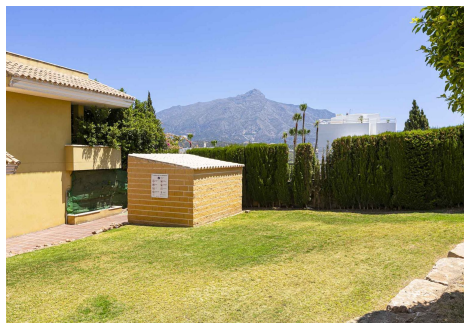

IDILIQ

ESTATES