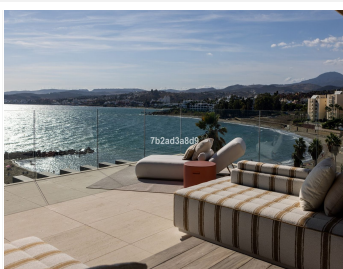

IDILIQ

ESTATES

R4767100

📍 Estepona

REF# R4767100 2.410.000 €

BEDS

3

BATHS

3

BUILT

161 m²

TERRACE

51 m²

Exclusive seafront apartment located by the popular beach of Playa del Cristo, a beautiful bay in Estepona on the Costa del Sol. These stunning home have the size, luxury and finishings of a villa and the most incredible panoramic views of the Mediterranean Sea. Luxurious property for sale in this exclusive seafront resort offers a contemporary design, ample interior spaces with views out into the Mediterranean through enormous windows, and extensive terraces with private pools. The use of high-quality materials and cutting-edge technology make this development a real gem. All the homes come with at least two large garage spaces and one storeroom. This promotion has beautiful communal areas and lush gardens, including infinity outdoor and indoor pools, a full spa, sauna and fully equipped gym to enjoy all year round. There is direct access to the beach, one of the key benefits of living in a beachfront development on the Costa del Sol. The resort is located in one of the most beautiful beaches of Estepona. Just a few minutes' walk from the marina, the town centre, with excellent connections to Marbella, Puerto Banus, La Duquesa, Sotogrande and the airports of Malaga and Gibraltar. Estepona, the town of thousand flowers, combines a rich cultural legacy and the traditional air of an old fishing village with a cosmopolitan feel. There is no shortage of golf courses nearby with 10 in the area. On top of this, Estepona has more than 20 km of beaches with plenty of bars, restaurants, and water sports.

+34 951 123 083 | +44 (0)330 179 8687 | info@idiliqestates.com Local 28, Edificio D, Centro de Negocios Puerta de Banús, N-340, Km 175, 29660 Nueva Andlucia