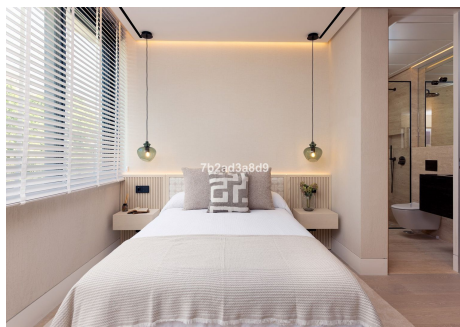

IDILIQ

ESTATES