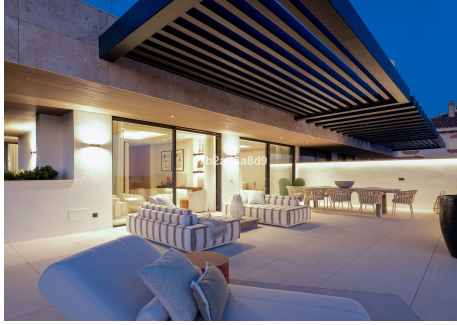

IDILIQ

ESTATES