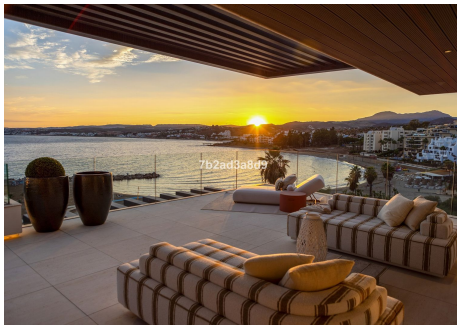

IDILIQ

ESTATES