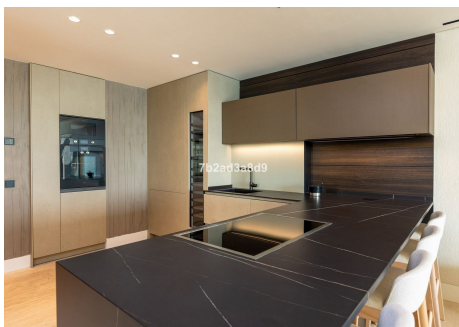

IDILIQ

ESTATES