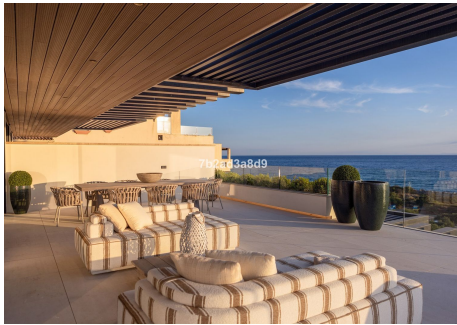

IDILIQ

ESTATES