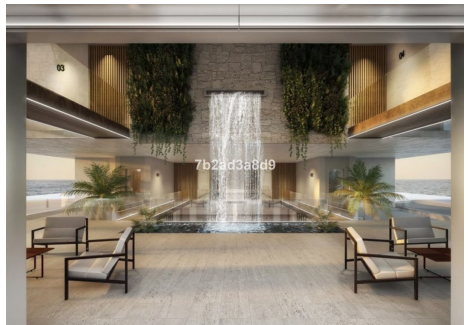

IDILIQ

ESTATES