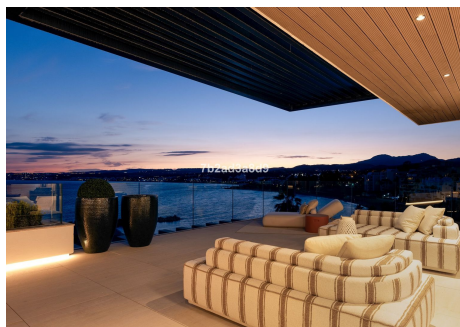

IDILIQ

ESTATES