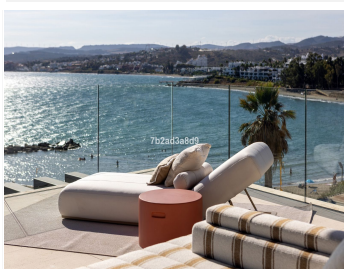

IDILIQ

ESTATES

R4767100

📍 Estepona

REF# R4767100 2.410.000 €

BEDS

3

BATHS

3

BUILT

161 m²

TERRACE

51 m²

Exclusive seafront apartment located by the popular beach of Playa del Cristo, a beautiful bay in Estepona on the Costa del Sol. These stunning home have the size, luxury and finishings of a villa and the most incredible panoramic views of the Mediterranean Sea. Luxurious property for sale in this exclusive seafront resort offers a contemporary design, ample interior spaces with views out into the Mediterranean through enormous windows, and extensive terraces with private pools. The use of high-quality materials and cutting-edge technology make this development a real gem. All the homes come with at least two large garage spaces and one storeroom. This promotion has beautiful communal areas and lush gardens, including infinity outdoor and indoor pools, a full spa, sauna and fully equipped gym to enjoy all year round. There is direct access to the beach, one of the key benefits of living in a beachfront development on the Costa del Sol. The resort is located in one of the most beautiful beaches of Estepona. Just a few minutes' walk from the marina, the town centre, with excellent connections to Marbella, Puerto Banus, La Duquesa, Sotogrande and the airports of Malaga and Gibraltar. Estepona, the town of thousand flowers, combines a rich cultural legacy and the traditional air of an old fishing village with a cosmopolitan feel. There is no shortage of golf courses nearby with 10 in the area. On top of this, Estepona has more than 20 km of beaches with plenty of bars, restaurants, and water sports.

+34 951 123 083 | +44 (0)330 179 8687 | info@idiliqestates.com Local 28, Edificio D, Centro de Negocios Puerta de Banús, N-340, Km 175, 29660 Nueva Andlucia