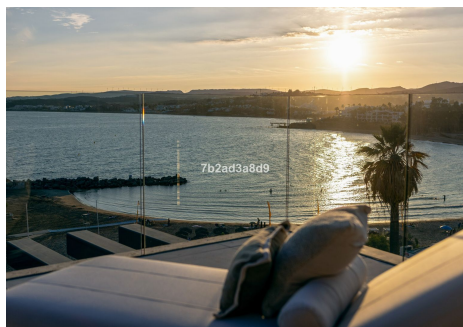

IDILIQ

ESTATES