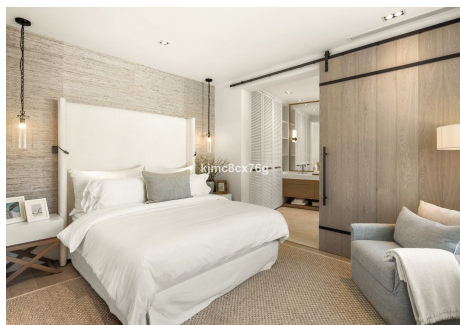

IDILIQ

ESTATES

An extremely rare property that must be experienced!

+34 951 123 088 | +44 (0)330 179 8687 | info@idiliqestates.com Local 28, Edificio D, Centro de Negocios Puerta de Banús, N-340, Km 175, 29660 Nueva Andalucía