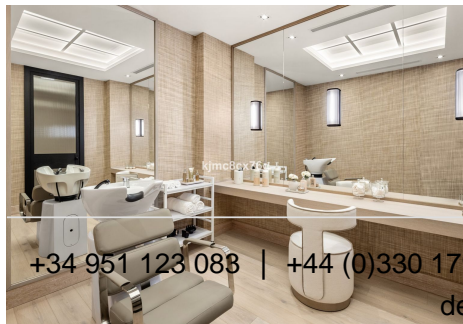

IDILIQ

ESTATES

An extremely rare property that must be experienced!

+34 951 123 088 | +44 (0)330 179 8687 | info@idiliqestates.com Local 28, Edificio D, Centro de Negocios Puerta de Banús, N-340, Km 175, 29660 Nueva Andalucía