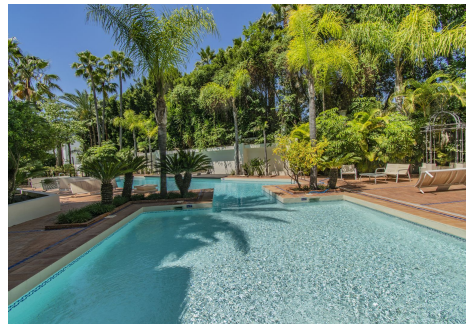

IDILIQ

ESTATES