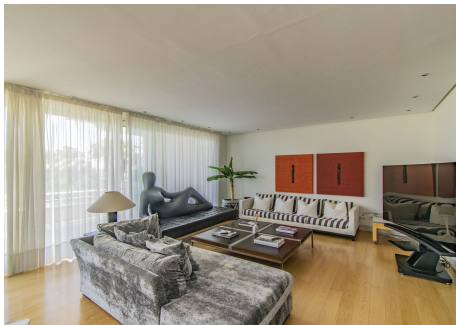

IDILIQ

ESTATES