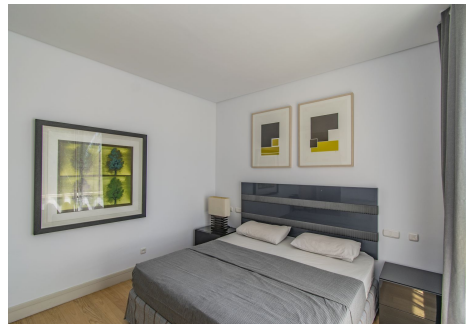

IDILIQ

ESTATES