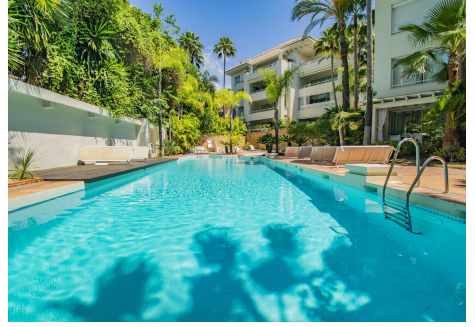

IDILIQ

ESTATES