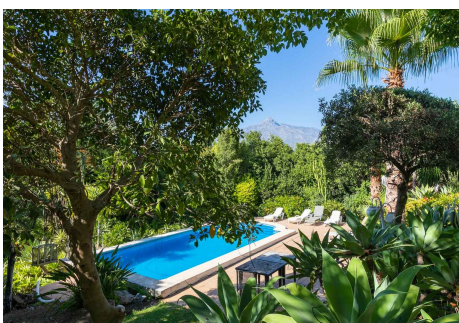

IDILIQ

ESTATES