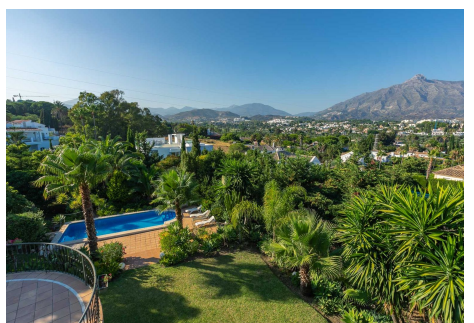

IDILIQ

ESTATES