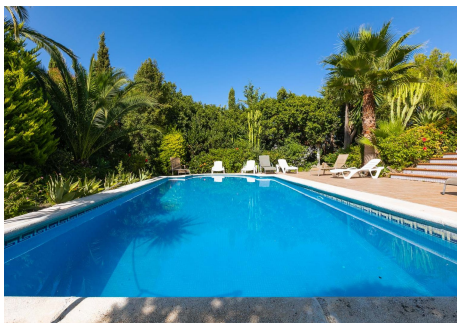

IDILIQ

ESTATES