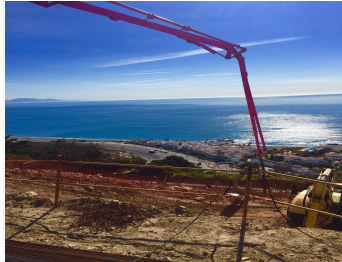

IDILIQ

ESTATES

R4761679

📍 Manilva

REF# R4761679 2.000.000 €

BEDS

5

BATHS

7

BUILT

430 m²

PLOT

800 m²

TERRACE

122 m²

This development is an urbanisation of Standalone Villas

On elevated land with amazing sea views

10 mins to Sotogrande

10 mins to Duquesa

10 mins walk to beach & restaurants