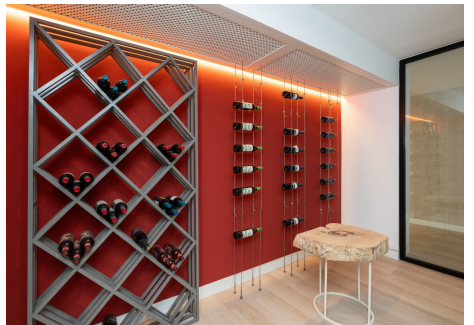

IDILIQ

ESTATES