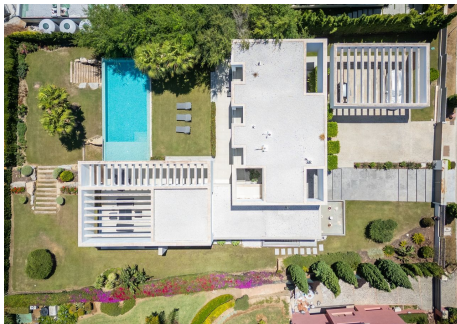

IDILIQ

ESTATES