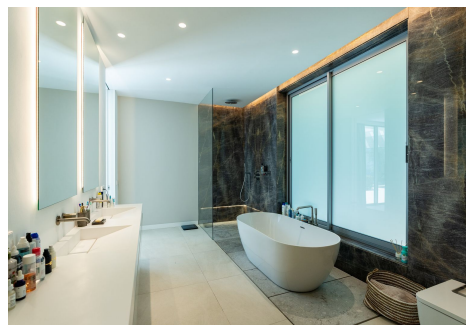

IDILIQ

ESTATES

the utmost comfort and style in one of the most prestigious locations.

+34 951 123 083 | +44 (0)330 179 8687 | info@idiliqestates.com Local 28, Edificio D, Centro de Negocios Puerta de Banús, N-340, Km 175, 29660 Nueva Andalucía