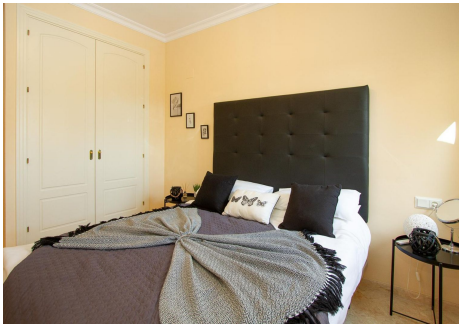

IDILIQ

ESTATES