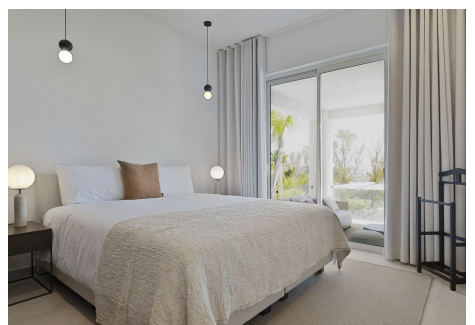

IDILIQ

ESTATES

is a living room with private bedroom and bathroom, along with a cosy TV corner, bar, pool table, wine cellar and gymnasium, the real jewel in the crown. The design of this area is intended to bring in plenty of natural light as well as privacy and a gourmet experience. This villa is not just a house, it is a lifestyle, exquisitely furnished in the MaraVilla Cosmopolitan style and equipped with every conceivable amenity and also offers a large garage. This is our villa, a true sanctuary of beauty and tranquillity; an exceptional home in one of Europe's most desirable destinations.