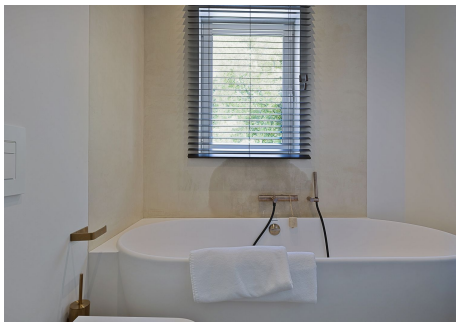

IDILIQ

ESTATES

is a living room with private bedroom and bathroom, along with a cosy TV corner, bar, pool table, wine cellar and gymnasium, the real jewel in the crown. The design of this area is intended to bring in plenty of natural light as well as privacy and a gourmet experience. This villa is not just a house, it is a lifestyle, exquisitely furnished in the MaraVilla Cosmopolitan style and equipped with every conceivable amenity and also offers a large garage. This is our villa, a true sanctuary of beauty and tranquillity; an exceptional home in one of Europe's most desirable destinations.