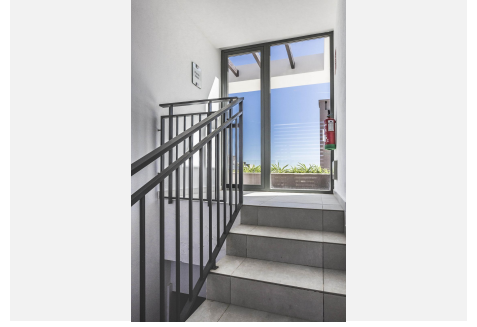

IDILIQ

ESTATES