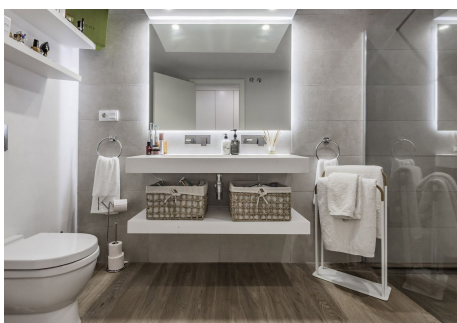

IDILIQ

ESTATES