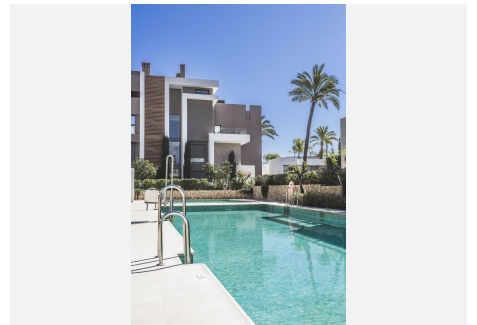

IDILIQ

ESTATES