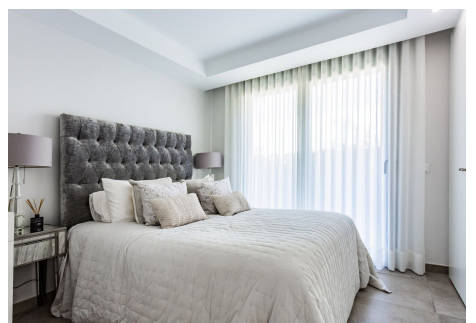

IDILIQ

ESTATES