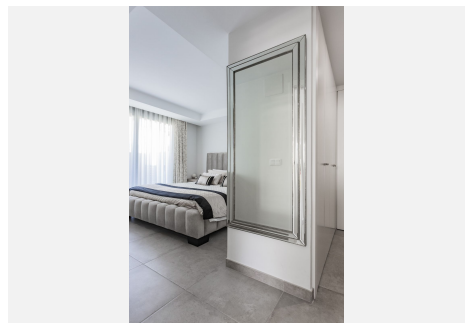

IDILIQ

ESTATES