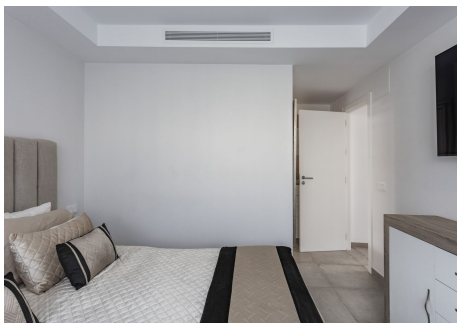

IDILIQ

ESTATES