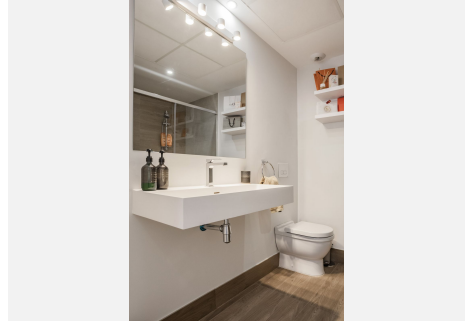

IDILIQ

ESTATES