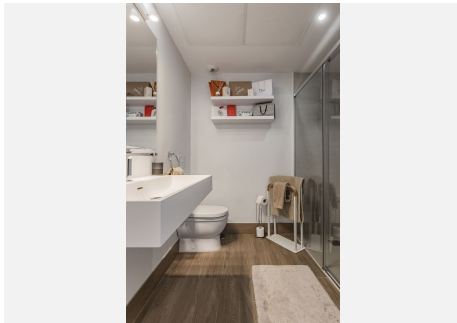

IDILIQ

ESTATES