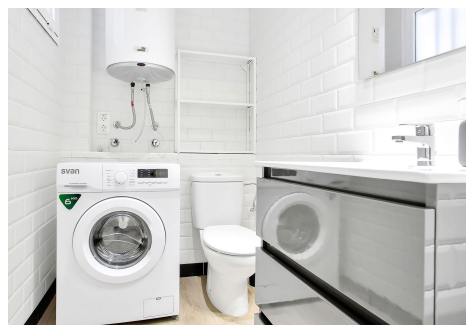

IDILIQ

ESTATES