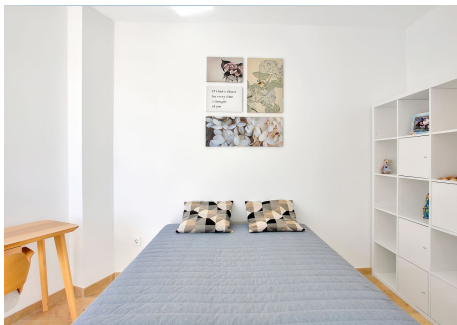

IDILIQ

ESTATES