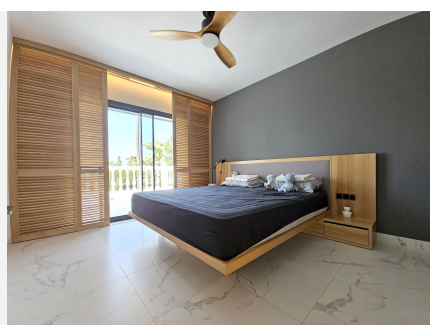

IDILIQ

ESTATES

sophistication of this magnificent home.