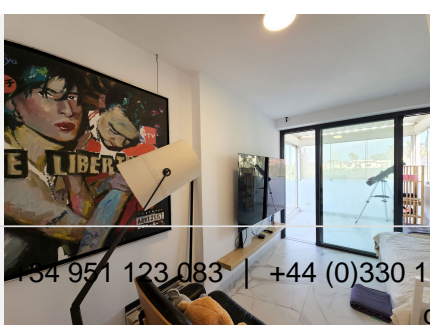

IDILIQ

ESTATES

sophistication of this magnificent home.