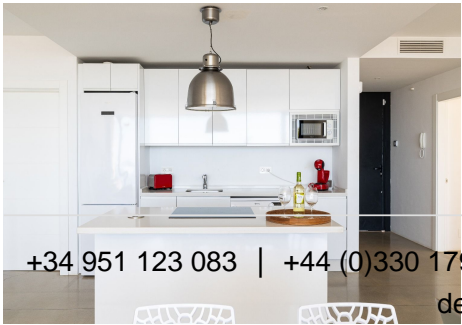

IDILIQ

ESTATES

and love your future home. You appear private in Benalmádena you hope.

+34 951 123 083 | +44 (0)330 179 8687 | info@idiliqestates.com Local 28, Edificio D, Centro de Negocios Puerta de Banús, N-340, Km 175, 29660 Nueva Andalucía